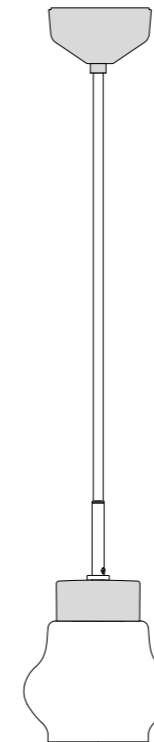

SOLENNE SIDEBOARD 250/315
Matt opal glass | Table
E27 | IP44

SOLENNE

SOLENNE PENDANT 360/140
Matt opal glass | Ceiling
LED | IP20

SOLENNE PENDANT 360/175
Matt opal glass | Ceiling
LED • E27 | IP20

SMYCKA

EMMA
Shiny opal glass | Ceiling
E27 | IP20