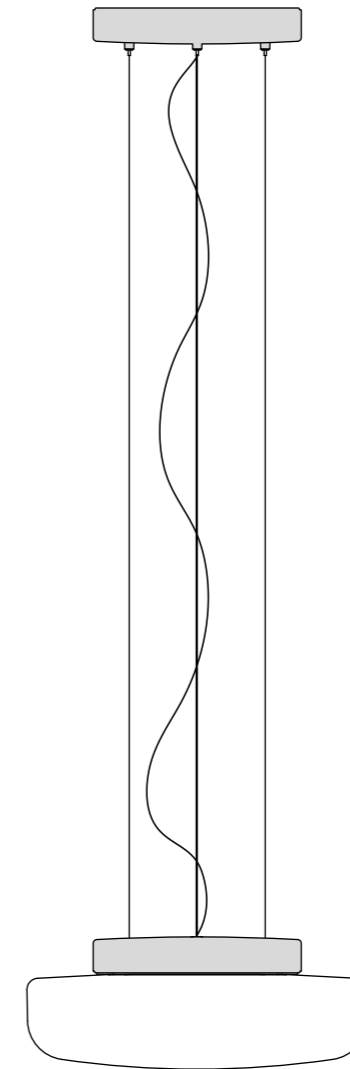

SOLENNE SIDEBOARD 250/315
Matt opal glass | Table
E27 | IP44

SOLENNE

SOLENNE PENDANT 360/140
Matt opal glass | Ceiling
LED | IP20

SOLENNE PENDANT 360/175
Matt opal glass | Ceiling
LED • E27 | IP20

SMYCKA

EMMA
Shiny opal glass | Ceiling
E27 | IP20