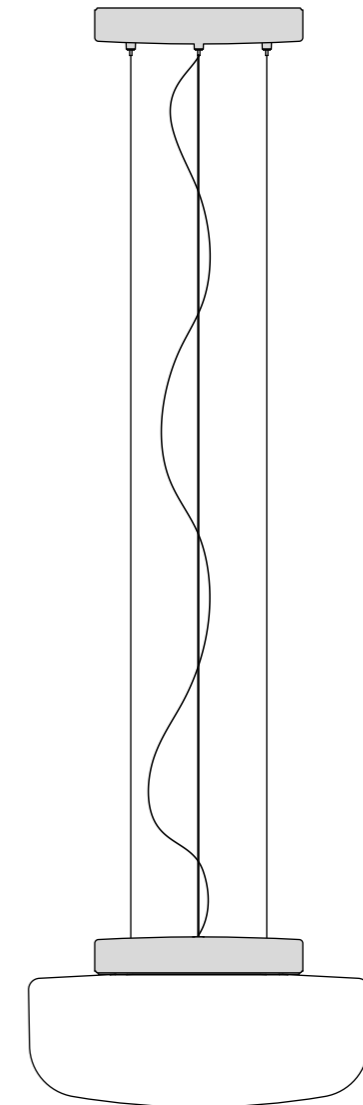

SOLENNE SIDEBOARD 250/315
Matt opal glass | Table
E27 | IP44

SOLENNE

SOLENNE PENDANT 360/140
Matt opal glass | Ceiling
LED | IP20

SOLENNE PENDANT 360/175
Matt opal glass | Ceiling
LED • E27 | IP20

SMYCKA

EMMA
Shiny opal glass | Ceiling
E27 | IP20