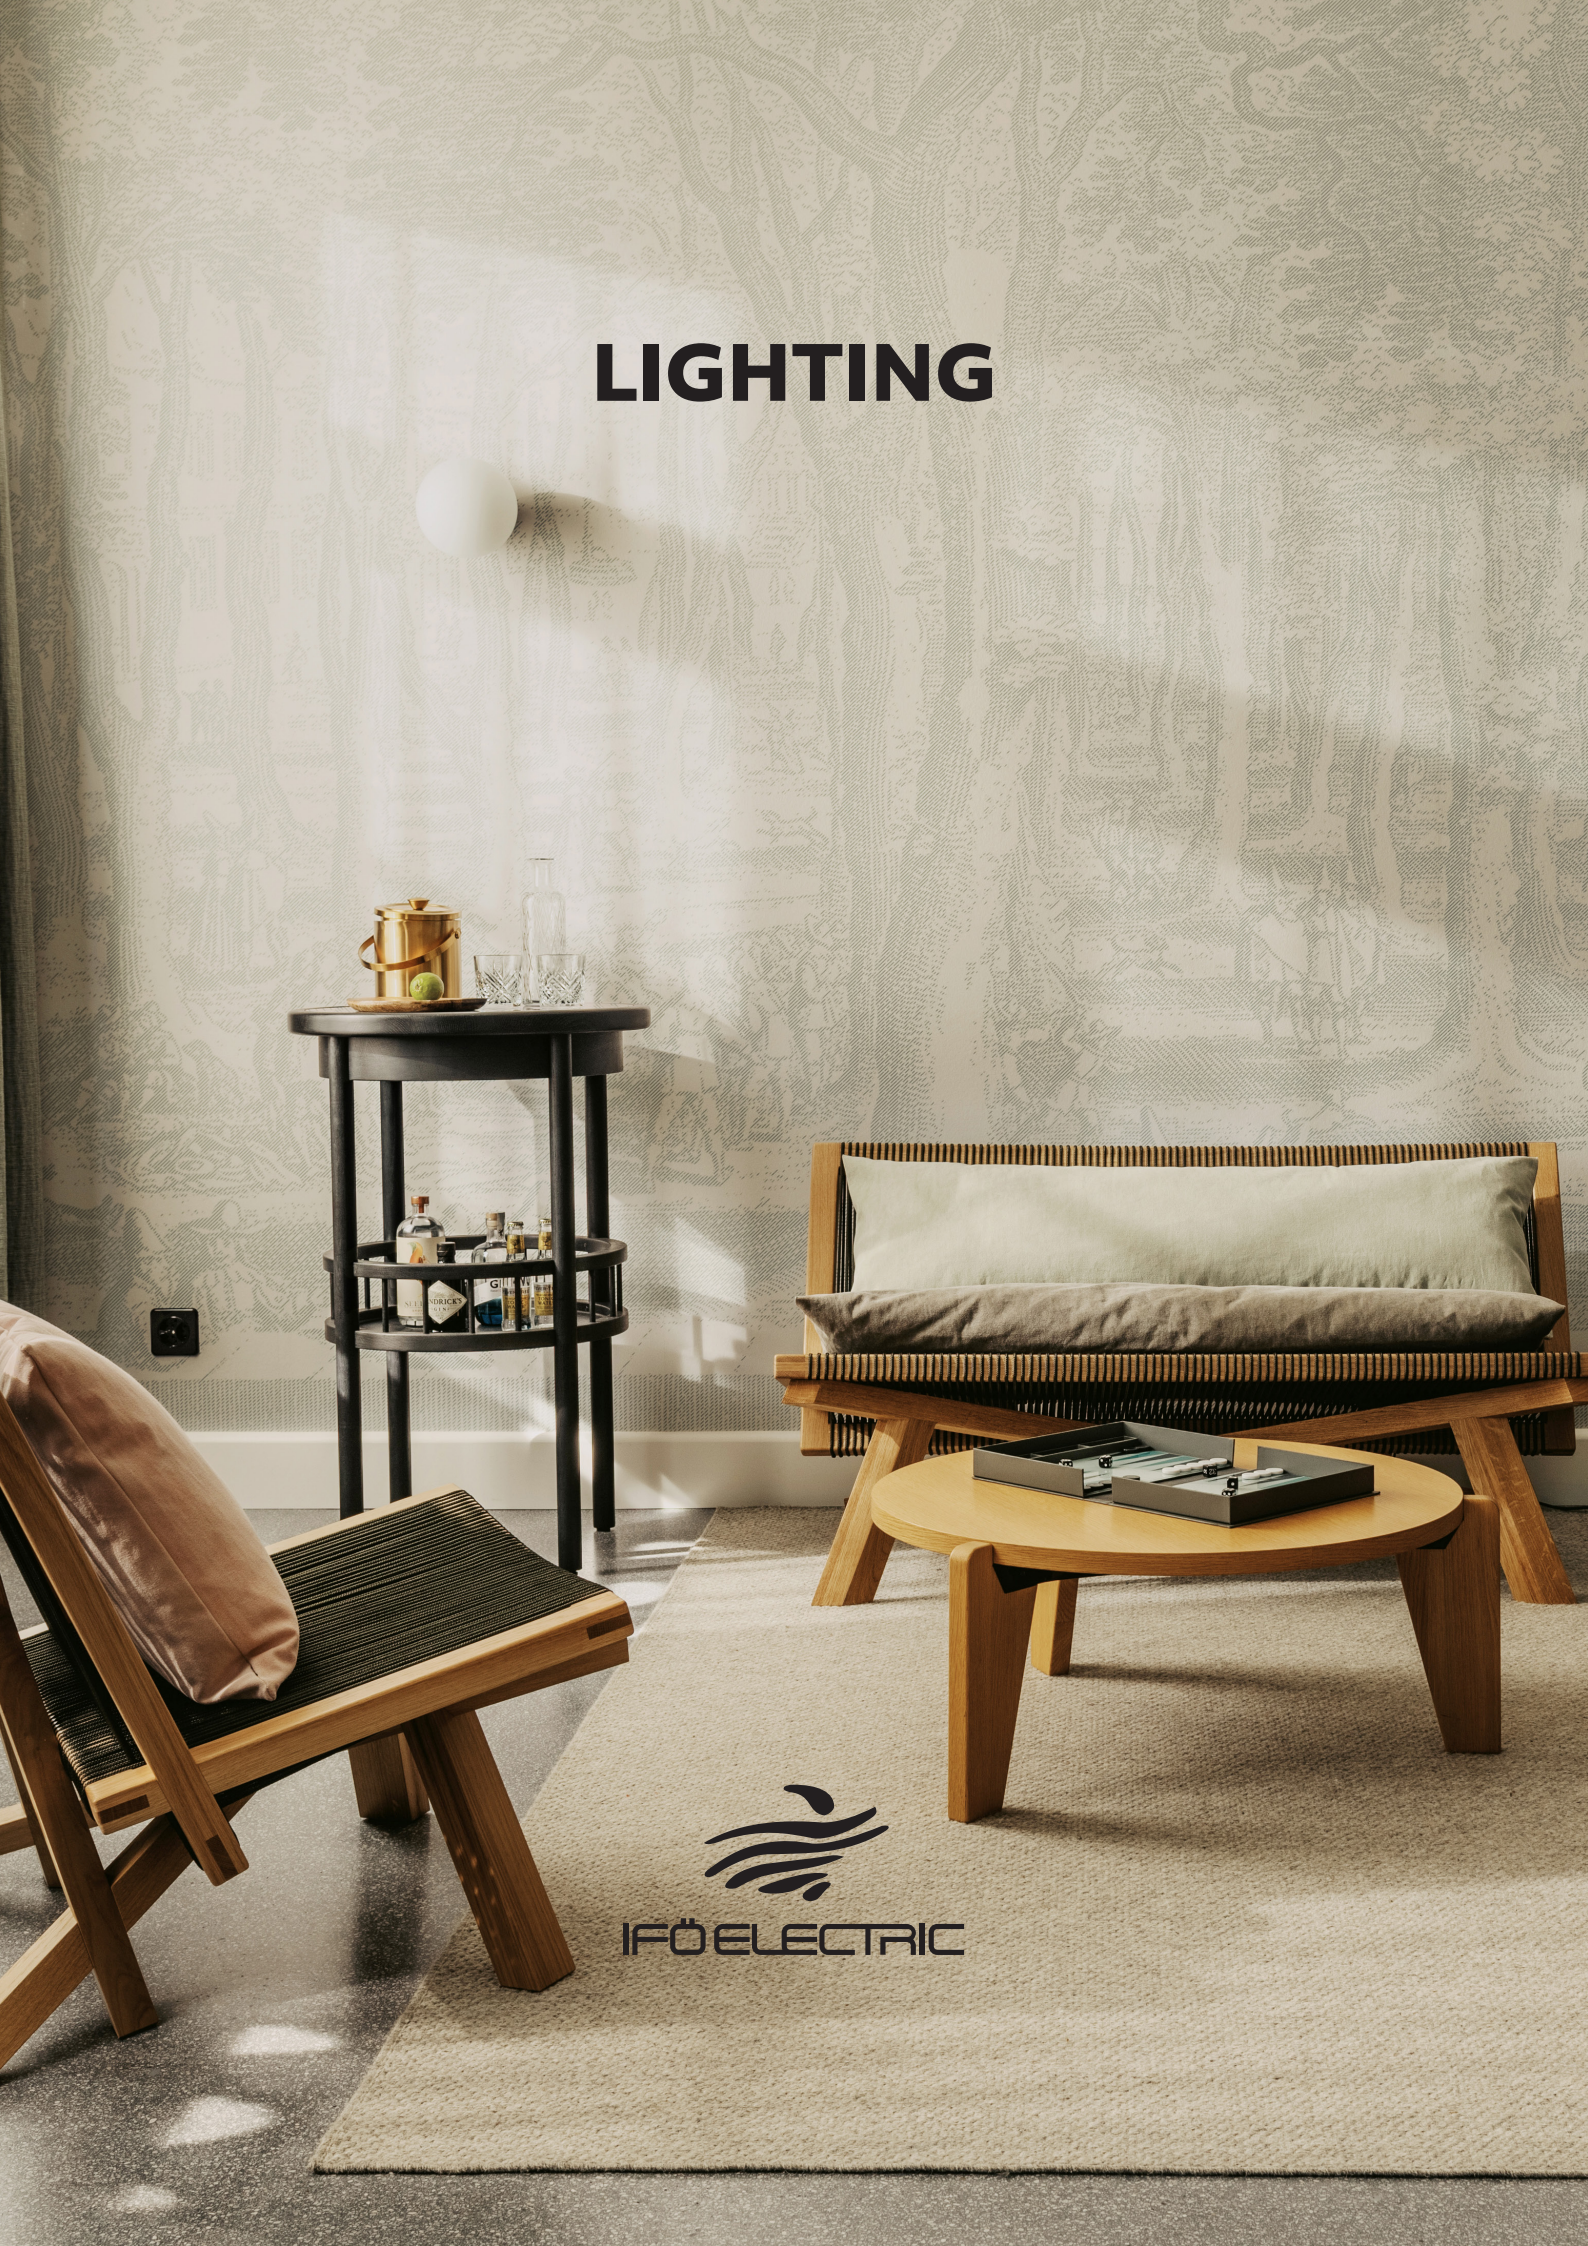

LIGHTING

IFÖ ELECTRIC

We prefer to call our product groups for families. Some have been around since the 1960s. Others are brand new.

Common to them all is that they are made of porcelain, have timeless designs and a life span that surpasses most. No one knows yet how old an Ifö luminaire can become. Wiring and screws may age and need to be replaced, but the porcelain will remain just as beautiful.