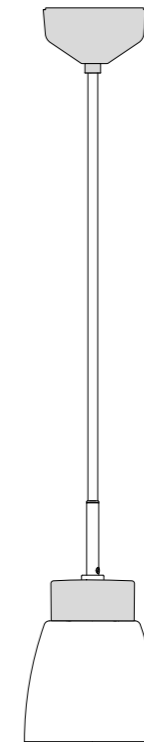

KLARA
Shiny opal glass | Ceiling
E27 | IP20