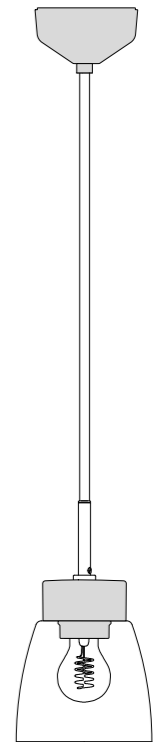

KLARA
Clear glass | Ceiling
E27 | IP20