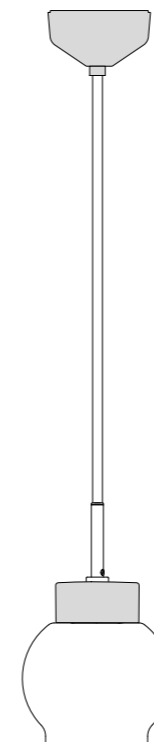

MAGDA
Shiny opal glass | Ceiling
E27 | IP20