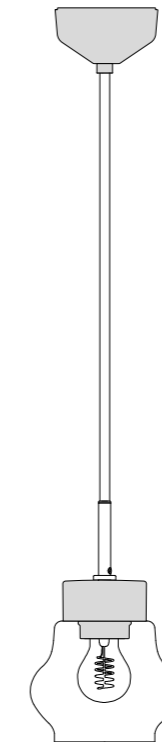

SOLENNE SIDEBOARD 250/315
Matt opal glass | Table
E27 | IP44

SOLENNE

SOLENNE PENDANT 360/140
Matt opal glass | Ceiling
LED | IP20

SOLENNE PENDANT 360/175
Matt opal glass | Ceiling
LED • E27 | IP20

SMYCKA

EMMA
Shiny opal glass | Ceiling
E27 | IP20