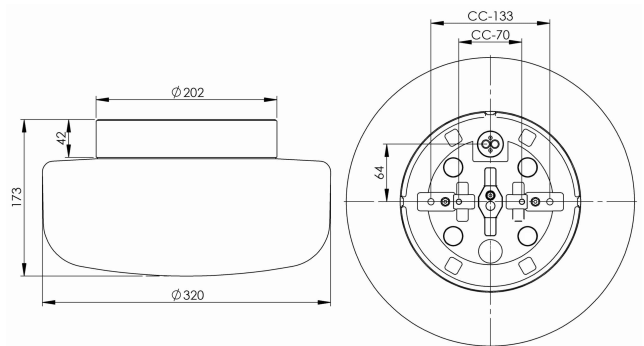

EAN / GTIN	7312908442954
E-number	7509653
Article no.	8442-8001-16
Type designation	8262/DALI

Specification

Material	Porcelain
Base colour	Black (NCS S 9000-N)
Glass	Matt opalglas
Glass thread (mm)	185,5 mm
Glass gasket	Silicone
Diameter (mm)	320
Height (mm)	173
Lamp holder	LED
Light source	LED module 12W
Effect	12W
Lumen, light source	1350lm
Colour temperature	3000K
MacAdam	3 SDCM
Life span	L80/B10: 50 000 h
Ra	Min 90
Lighting control	DALI Type 2
Rated voltage	230V
Dimmable	DALI PHM126 min 3%
IP class	IP44
Insulation class	II
Energy class	E
D class	No
IK class	IK02
Ta	-30 - +25
Installation	Ceiling/wall
CC measurement (mm)	133, 70
Knock out opening	3
Cable inlet	Bottom inlet
Cable glands	Bottom inlet
Bridging	Yes
Surface mounted cable	Yes
Connection	Terminal block
Family	Solenne
Design	Kauppi & Kauppi

Spare parts

Shade Solenne 320, Article no.: 1-6165-30
 Gasket silicone for thread 185,5 mm, Article no.: 03431
 LED module 12W DALI 3000K, Article no.: 1-54064-1930

If the luminaire is modified the person responsible for the modification shall be considered manufacturer. Subject to errors in text. We reserve the right to change the technical specifications (without notice).