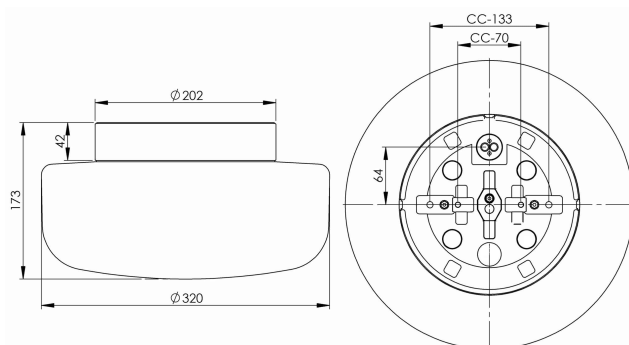

EAN / GTIN	7312908442930
E-number	7509652
Article no.	8442-8001-10
Type designation	8262/DALI

Specification

Material	Porcelain
Base colour	White (NCS S 1000-N)
Glass	Matt opalglas
Glass thread (mm)	185,5 mm
Glass gasket	Silicone
Diameter (mm)	320
Height (mm)	173
Lamp holder	LED
Light source	LED module 12W
Effect	12W
Lumen, light source	1350lm
Colour temperature	3000K
MacAdam	3 SDCM
Life span	L80/B10: 50 000 h
Ra	Min 90
Lighting control	DALI Type 2
Rated voltage	230V
Dimmable	DALI PHM126 min 3%
IP class	IP44
Insulation class	II
Energy class	E
D class	No
IK class	IK02
Ta	-30 - +25
Installation	Ceiling/wall
CC measurement (mm)	133, 70
Knock out opening	3
Cable inlet	Bottom inlet
Cable glands	Bottom inlet
Bridging	Yes
Surface mounted cable	Yes
Connection	Terminal block
Family	Solenne
Design	Kauppi & Kauppi

Spare parts

Shade Solenne 320, Article no.: 1-6165-30
 Gasket silicone for thread 185,5 mm, Article no.: 03431
 LED module 12W DALI 3000K, Article no.: 1-54064-1930

If the luminaire is modified the person responsible for the modification shall be considered manufacturer. Subject to errors in text. We reserve the right to change the technical specifications (without notice).