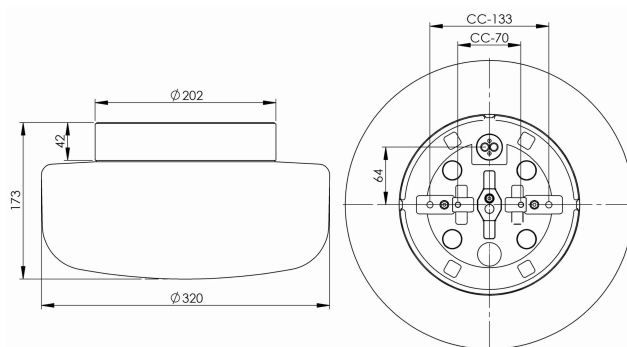

EAN / GTIN	7312908442169
E-number	7509649
Article no.	8442-500-16
Type designation	7038A

Specification

Base colour	Black (NCS S 9000-N)
Glass	Matt opalglas
Glass thread (mm)	185,5 mm
Glass gasket	Silicone
Diameter (mm)	320
Height (mm)	173
Lamp holder	E27
Light source	E27, max 75W (not incl.)
Lighting control	E27, max 75W (not incl.)
Rated voltage	230V
IP class	IP44
Insulation class	II
D class	No
IK class	IK02
Ta	-30 - +25
Installation	Ceiling/wall
CC measurement (mm)	133, 70
Knock out opening	3
Cable inlet	Bottom inlet
Cable glands	Bottom inlet
Bridging	Yes
Surface mounted cable	Yes
Connection	Screw connector
Family	Solenne
Design	Kauppi & Kauppi

Spare parts

Shade Solenne 320, Article no.: 1-6165-30

Gasket silicone for thread 185,5 mm, Article no.: 03431

If the luminaire is modified the person responsible for the modification shall be considered manufacturer. Subject to errors in text. We reserve the right to change the technical specifications (without notice).