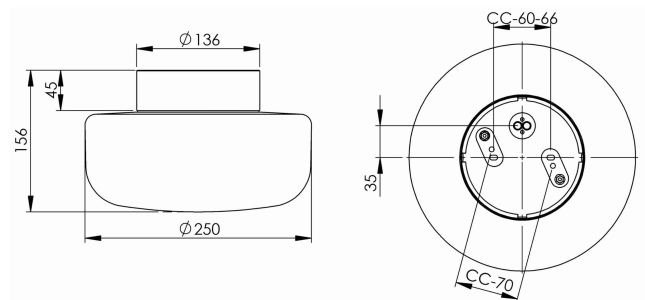

| | |
|------------------|---------------|
| EAN / GTIN | 7312908441957 |
| E-number | 7509647 |
| Article no. | 8441-8001-16 |
| Type designation | 51765/DALI |

Specification

| | |
|-----------------------|----------------------|
| Material | Porcelain |
| Base colour | Black (NCS S 9000-N) |
| Glass | Matt opalglas |
| Glass thread (mm) | 123,5 mm |
| Glass gasket | Silicone |
| Diameter (mm) | 250 |
| Height (mm) | 156 |
| Lamp holder | LED |
| Light source | LED module 10W |
| Effect | 10W |
| Lumen, light source | 1200lm |
| Colour temperature | 3000K |
| MacAdam | 3 SDCM |
| Life span | L80/B10: 50 000 h |
| Ra | Min 90 |
| Lighting control | DALI Type 2 |
| Rated voltage | 230V |
| Dimmable | DALI PHM126 min 3% |
| IP class | IP44 |
| Insulation class | I |
| Energy class | E |
| D class | No |
| IK class | IK02 |
| Ta | -30 - +25 |
| Installation | Ceiling/wall |
| CC measurement (mm) | 60-66, 70 |
| Knock out opening | 4 |
| Cable inlet | Bottom inlet |
| Cable glands | Bottom inlet |
| Bridging | Yes |
| Surface mounted cable | Yes |
| Connection | Terminal block |
| Family | Solenne |
| Design | Kauppi & Kauppi |

Spare parts

Shade Solenne 250, Article no.: 1-6164-30
 Gasket silicone for thread 123,5 mm, Article no.: 02789
 LED module 10W DALI 3000K, Article no.: 1-54062-1930

If the luminaire is modified the person responsible for the modification shall be considered manufacturer. Subject to errors in text. We reserve the right to change the technical specifications (without notice).