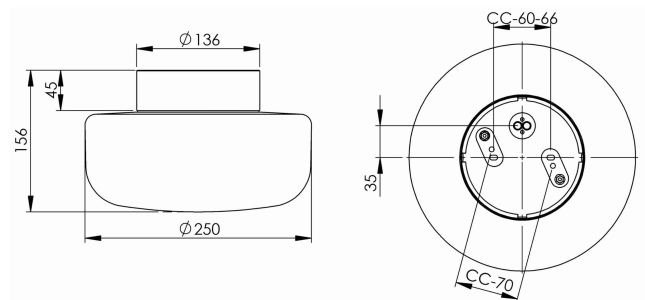

EAN / GTIN	7312908441933
E-number	7509646
Article no.	8441-8001-10
Type designation	51765/DALI

Specification

Material	Porcelain
Base colour	White (NCS S 1000-N)
Glass	Matt opalglas
Glass thread (mm)	123,5 mm
Glass gasket	Silicone
Diameter (mm)	250
Height (mm)	156
Lamp holder	LED
Light source	LED module 10W
Effect	10W
Lumen, light source	1200lm
Colour temperature	3000K
MacAdam	3 SDCM
Life span	L80/B10: 50 000 h
Ra	Min 90
Lighting control	DALI Type 2
Rated voltage	230V
Dimmable	DALI PHM126 min 3%
IP class	IP44
Insulation class	I
Energy class	E
D class	No
IK class	IK02
Ta	-30 - +25
Installation	Ceiling/wall
CC measurement (mm)	60-66, 70
Knock out opening	4
Cable inlet	Bottom inlet
Cable glands	Bottom inlet
Bridging	Yes
Surface mounted cable	Yes
Connection	Terminal block
Family	Solenne
Design	Kauppi & Kauppi

Spare parts

Shade Solenne 250, Article no.: 1-6164-30
 Gasket silicone for thread 123,5 mm, Article no.: 02789
 LED module 10W DALI 3000K, Article no.: 1-54062-1930

If the luminaire is modified the person responsible for the modification shall be considered manufacturer. Subject to errors in text. We reserve the right to change the technical specifications (without notice).