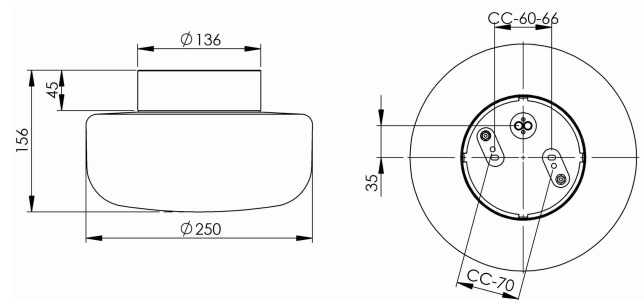

EAN / GTIN	7312908441568
E-number	7509643
Article no.	8441-500-16
Type designation	51765/E27S

Specification

Base colour	Black (NCS S 9000-N)
Glass	Matt opalglas
Glass thread (mm)	123,5 mm
Glass gasket	Silicone
Diameter (mm)	250
Height (mm)	156
Lamp holder	E27
Light source	E27, max 40W (not incl.)
Lighting control	E27, max 40W (not incl.)
Rated voltage	230V
IP class	IP44
Insulation class	II
D class	No
IK class	IK02
Ta	-30 - +25
Installation	Ceiling/wall
CC measurement (mm)	60-66, 70
Knock out opening	4
Cable inlet	Bottom inlet
Cable glands	Bottom inlet
Bridging	Yes
Surface mounted cable	Yes
Connection	Screw connector
Family	Solenne
Design	Kauppi & Kauppi

Spare parts

Shade Solenne 250, Article no.: 1-6164-30
Gasket silicone for thread 123,5 mm, Article no.: 02789

If the luminaire is modified the person responsible for the modification shall be considered manufacturer. Subject to errors in text. We reserve the right to change the technical specifications (without notice).