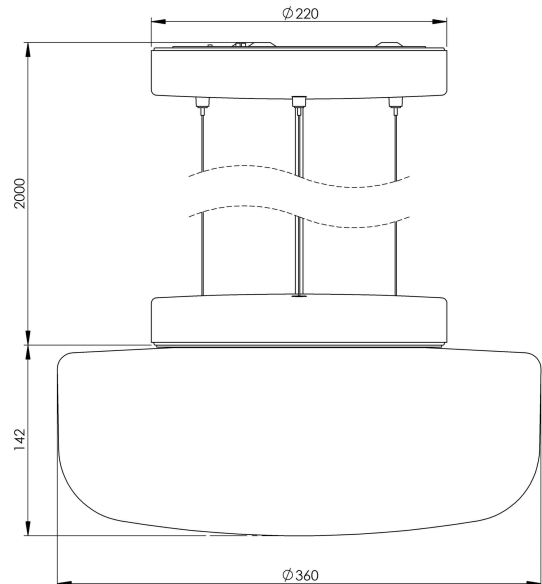

## Solenne Pendant 360/175

Solenne is designed by Kauppi & Kauppi and includes a total of seven lighting fixtures, all with generous matt opal glass shades and black or white glazed porcelain bases. Four of the fixtures follow our traditional range for ceiling, wall, and facade with IP44 ratings suitable for both indoor and outdoor installations. The collection also includes three more novel types of lighting fixtures, taking our pressed porcelain to new indoor contexts. Solenne includes a grand pendant with a corresponding porcelain ceiling cup, a new table luminaire with a wooden base, and Ifö Electric's very first floor lamp.

### Specification

Base colour	Black (NCS S 9000-N)
Glass	Matt opalglas
Glass thread (mm)	184 mm
Glass gasket	Silicone
Diameter (mm)	360
Height (mm)	176
Lamp holder	E27
Light source	E27, max 2x25W (not incl.)
Rated voltage	230V
IP class	IP20
Insulation class	I
D class	No
IK class	IK02
Ta	-30 - +25
Installation	Ceiling
CC measurement (mm)	135
Knock out opening	0
Cable inlet	Bottom inlet
Bridging	Yes
Surface mounted cable	No
Connection	Terminal block
Family	Solenne
Design	Kauppi & Kauppi

### Luminaire specific information

Cable and wires are 2 meters long. Can be adjusted between approx. 40 cm and 2 meters.

### Spare parts

Shade Solenne 360/175, Article no.: 1-6166-30  
Gasket silicone for bayonett 184mm, Article no.: 1-03397

*If the luminaire is modified the person responsible for the modification shall be considered manufacturer. Subject to errors in text. We reserve the right to change the technical specifications (without notice).*