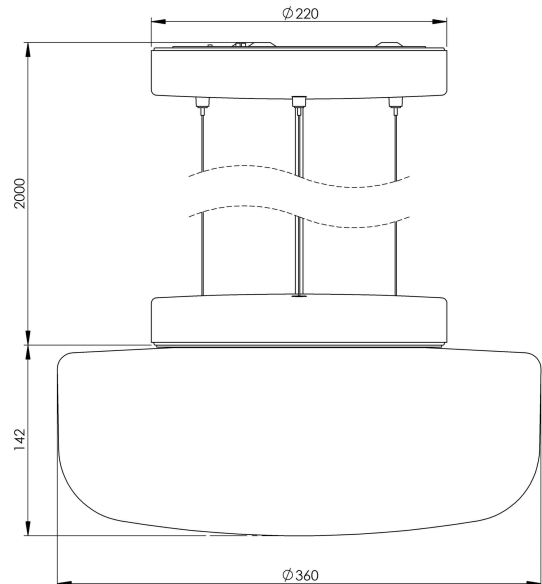

## Solenne Pendant 360/175

Solenne is designed by Kauppi & Kauppi and includes a total of seven lighting fixtures, all with generous matt opal glass shades and black or white glazed porcelain bases. Four of the fixtures follow our traditional range for ceiling, wall, and facade with IP44 ratings suitable for both indoor and outdoor installations. The collection also includes three more novel types of lighting fixtures, taking our pressed porcelain to new indoor contexts. Solenne includes a grand pendant with a corresponding porcelain ceiling cup, a new table luminaire with a wooden base, and Ifö Electric's very first floor lamp.

### Specification

Base colour	White (NCS S 1000-N)
Glass	Matt opalglas
Glass thread (mm)	184 mm
Glass gasket	Silicone
Diameter (mm)	360
Height (mm)	176
Lamp holder	E27
Light source	E27, max 2x25W (not incl.)
Lighting control	E27, max 2x25W (not incl.)
Rated voltage	230V
IP class	IP20
Insulation class	I
D class	No
IK class	IK02
Ta	-30 - +25
Installation	Ceiling
CC measurement (mm)	135
Knock out opening	0
Cable inlet	Bottom inlet
Cable glands	Bottom inlet
Bridging	Yes
Surface mounted cable	No
Connection	Terminal block
Family	Solenne
Design	Kauppi & Kauppi

### Luminaire specific information

Cable and wires are 2 meters long. Can be adjusted between approx. 40 cm and 2 meters.

### Spare parts

Shade Solenne 360/175, Article no.: 1-6166-30  
Gasket silicone for bayonett 184mm, Article no.: 1-03397

*If the luminaire is modified the person responsible for the modification shall be considered manufacturer. Subject to errors in text. We reserve the right to change the technical specifications (without notice).*