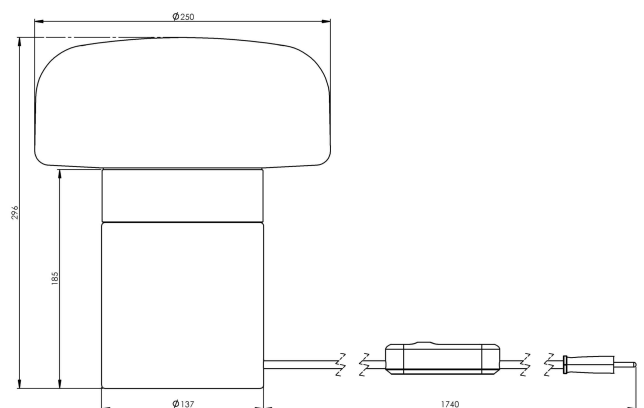

Solenne Sideboard 250/300 with matt lacquered oak and white porcelain

Solenne is designed by Kauppi & Kauppi and includes a total of seven lighting fixtures, all with generous matt opal glass shades and black or white glazed porcelain bases. Four of the fixtures follow our traditional range for ceiling, wall, and facade with IP44 ratings suitable for both indoor and outdoor installations. The collection also includes three more novel types of lighting fixtures, taking our pressed porcelain to new indoor contexts. Solenne includes a grand pendant with a corresponding porcelain ceiling cup, a new table luminaire with a wooden base, and Ifö Electric's very first floor lamp.

EAN / GTIN	7312908411103
E-number	7512279
Article no.	8411-500-10
Type designation	8411/E27

Specification

Base colour	White (NCS S 1000-N)
Glass	Matt opalglas
Glass thread (mm)	123,5 mm
Glass gasket	Silicone
Diameter (mm)	250
Height (mm)	316
Lamp holder	E27
Light source	E27, max 40W (not included)
Rated voltage	230V
Dimmable	Cord dimmer
IP class	IP20
Insulation class	II
D class	No
IK class	IK02
Ta	-30 - +25
Installation	Table luminaire
Bridging	No
Connection	EU plug class II
Family	Solenne
Design	Kauppi & Kauppi

Luminaire specific information

Textile cable with dimmer and EU plug class II. Cable length approx. 2 meters.

Maintenance

Disconnect the luminaire. Remove the shade and clean it. Do not use cleaning agents containing solvents. Change the light source if necessary. Check the gasket and change it if necessary. Replace the shade.

Spare parts

Shade Solenne 250, Article no.: 1-6164-30

Gasket silicone for thread 123,5 mm, Article no.: 02789

If the luminaire is modified the person responsible for the modification shall be considered manufacturer. Subject to errors in text. We reserve the right to change the technical specifications (without notice).