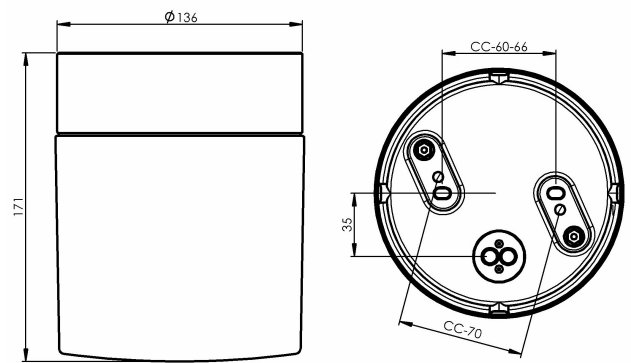

Opus 140/170

Open 140/170 is an elegant cylindrical shaped light fitting. Its timeless design is suitable for wall or ceiling installation, both indoors and outdoors.

EAN / GTIN	7312908252553
E-number	7507248
Article no.	8252-510-12
Type designation	51765/E27

Specification

Material	Porcelain
Base colour	Grey (NCS S 6005-G50Y)
Glass	Clear glass
Glass thread (mm)	123,5 mm
Glass gasket	Silicone
Weight	1,67 kg
Diameter (mm)	138
Height (mm)	171
Lamp holder	E27
Light source	E27, max 40W (not included)
Effect	Max 40W
Rated voltage	230V
IP class	IP44
Insulation class	II
D class	No
IK class	IK02
Ta	-30 - +25
Installation	Ceiling/wall
CC measurement (mm)	60-66, 70
Knock out opening	4
Cable inlet	Bottom inlet
Cable glands	Bottom inlet
Cable area, max	Max 2 x 2,5 mm ²
Bridging	Yes
Surface mounted cable	Yes
Connection	Screw connector
Family	Opus
Design	Duoform

Spare parts

Shade Opus 140/170 clear glass, Article no.: 1-6188-10
Gasket silicone for thread 123,5 mm, Article no.: 02789

If the luminaire is modified the person responsible for the modification shall be considered manufacturer. Subject to errors in text. We reserve the right to change the technical specifications (without notice).