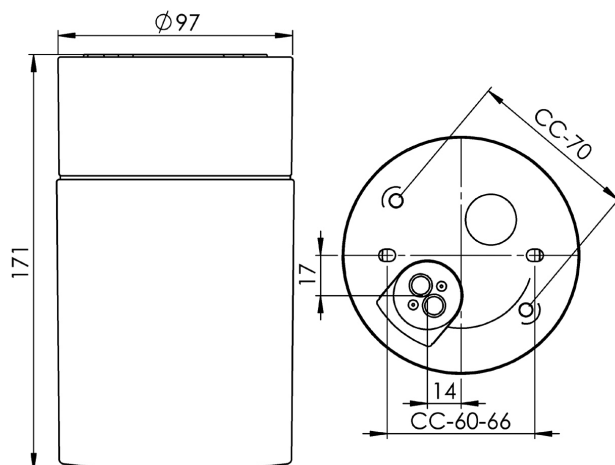

### Specification

|                       |                             |
|-----------------------|-----------------------------|
| Material              | Porcelain                   |
| Base colour           | Grey (NCS S 6005-G50Y)      |
| Glass                 | Clear glass                 |
| Glass thread (mm)     | 84,5 mm                     |
| Glass gasket          | Silicone                    |
| Weight                | 0,88 kg                     |
| Diameter (mm)         | 97                          |
| Height (mm)           | 171                         |
| Lamp holder           | E27                         |
| Light source          | E27, max 75W (not included) |
| Effect                | Max 75W                     |
| Rated voltage         | 230V                        |
| IP class              | IP44                        |
| Insulation class      | II                          |
| D class               | No                          |
| IK class              | IK02                        |
| Ta                    | -30 - +25                   |
| Installation          | Ceiling/wall                |
| CC measurement (mm)   | 60-66, 70                   |
| Knock out opening     | 0                           |
| Cable inlet           | Bottom inlet                |
| Cable glands          | Bottom inlet                |
| Cable area, max       | Max 2 x 2,5 mm <sup>2</sup> |
| Bridging              | Yes                         |
| Surface mounted cable | No                          |
| Connection            | Mantle screw                |
| Family                | Opus                        |
| Design                | Duoform                     |