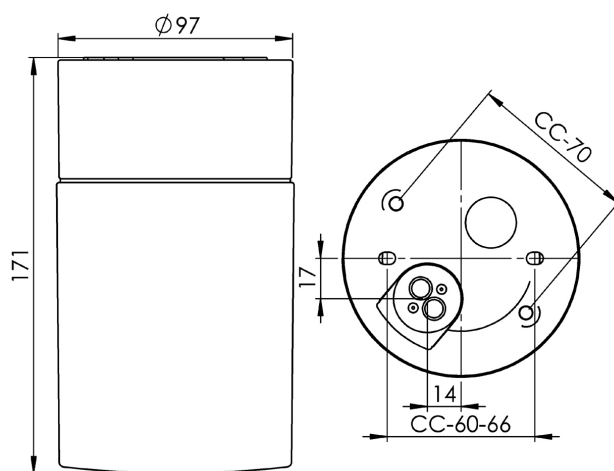

Opus 100/175 Sauna

Opus 100/175 is an elegant cylindrical light fitting in a timeless design with a ceramic base. Suitable for both walls and ceilings in saunas.

EAN / GTIN	7312908240260
E-number	7530444
Article no.	8240-519-16
Type designation	7240

Specification

Material	Porcelain
Base colour	Black (NCS S 9000-N)
Glass	Clear glass
Glass thread (mm)	84,5 mm
Glass gasket	Silicone
Weight	0,77 kg
Diameter (mm)	97
Height (mm)	171
Lamp holder	E27
Light source	Max 40W ceiling/60W wall (included)
Effect	Max 40W ceiling/60W wall
Rated voltage	230V
IP class	IP44
Insulation class	II
Energy class	G
D class	No
IK class	IK02
Ta	Max +125
Installation	Ceiling/wall
CC measurement (mm)	60-66, 70
Knock out opening	0
Cable inlet	Bottom inlet
Cable glands	Bottom inlet
Cable area, max	Max 2 x 2,5 mm ²
Bridging	Yes
Surface mounted cable	No
Connection	Mantle screw
Family	Sauna
Design	Duoform

Spare parts

Shade Opus 100/175 clear glass, Article no.: 1-6182-10
Gasket silicone for thread 84,5 mm, Article no.: 02786-9

If the luminaire is modified the person responsible for the modification shall be considered manufacturer. Subject to errors in text. We reserve the right to change the technical specifications (without notice).