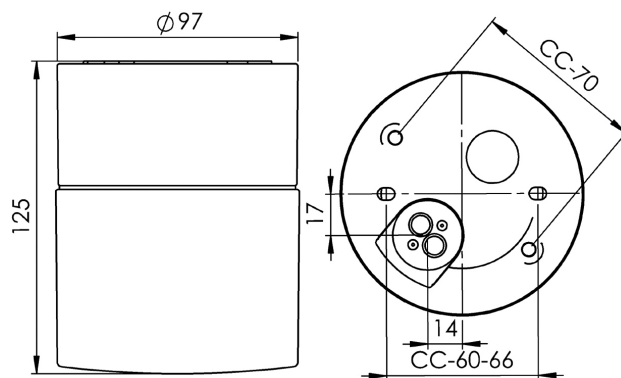

Opus 100/125

Opus 100/125 is an elegant, cylindrical shaped light fitting. Its timeless design is suitable for wall or ceiling installation, both indoors and outdoors.

EAN / GTIN	7312908221160
E-number	7530307
Article no.	8221-200-16
Type designation	7221
Norwegian El-number	3041094
Finnish S-number	4212304

Specification

Material	Porcelain
Base colour	Black (NCS S 9000-N)
Glass	Matt opal glass
Glass thread (mm)	84,5 mm
Glass gasket	Silicone
Weight	0,77 kg
Diameter (mm)	97
Height (mm)	125
Lamp holder	G9
Light source	Max 40W (not included)
Effect	Max 40W
Rated voltage	230V
IP class	IP44
Insulation class	II
D class	No
IK class	IK02
Ta	-30 - +25
Installation	Ceiling/wall
CC measurement (mm)	60-66, 70
Knock out opening	0
Cable inlet	Bottom inlet
Cable glands	Bottom inlet
Cable area, max	Max 2 x 2,5 mm ²
Bridging	Yes
Surface mounted cable	No
Connection	Mantle screw
Family	Opus
Design	Duoform

Spare parts

Shade Opus 100/125 matt opal, Article no.: 1-6181-30
Gasket silicone for thread 84,5 mm, Article no.: 02786-9

If the luminaire is modified the person responsible for the modification shall be considered manufacturer. Subject to errors in text. We reserve the right to change the technical specifications (without notice).