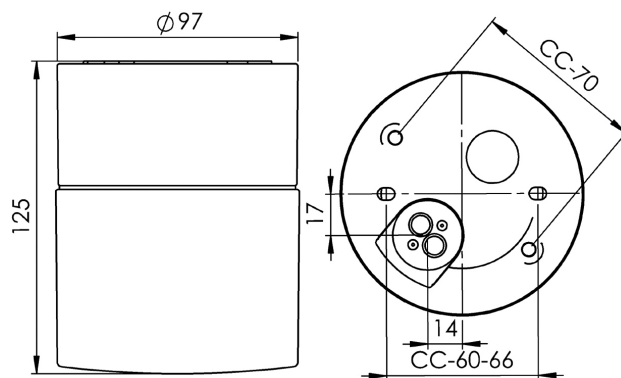

Opus 100/125

Opus 100/125 is an elegant, cylindrical shaped light fitting. Its timeless design is suitable for wall or ceiling installation, both indoors and outdoors.

EAN / GTIN	7312908221122
E-number	7530305
Article no.	8221-200-12
Type designation	7221
Norwegian El-number	3041003
Finnish S-number	4212206

Specification

Material	Porcelain
Base colour	Grey (NCS S 6005-G50Y)
Glass	Matt opal glass
Glass thread (mm)	84,5 mm
Glass gasket	Silicone
Weight	0,77 kg
Diameter (mm)	97
Height (mm)	125
Lamp holder	G9
Light source	Max 40W (not included)
Effect	Max 40W
Rated voltage	230V
IP class	IP44
Insulation class	II
D class	No
IK class	IK02
Ta	-30 - +25
Installation	Ceiling/wall
CC measurement (mm)	60-66, 70
Knock out opening	0
Cable inlet	Bottom inlet
Cable glands	Bottom inlet
Cable area, max	Max 2 x 2,5 mm ²
Bridging	Yes
Surface mounted cable	No
Connection	Mantle screw
Family	Opus
Design	Duoform

Spare parts

Shade Opus 100/125 matt opal, Article no.: 1-6181-30
Gasket silicone for thread 84,5 mm, Article no.: 02786-9

If the luminaire is modified the person responsible for the modification shall be considered manufacturer. Subject to errors in text. We reserve the right to change the technical specifications (without notice).