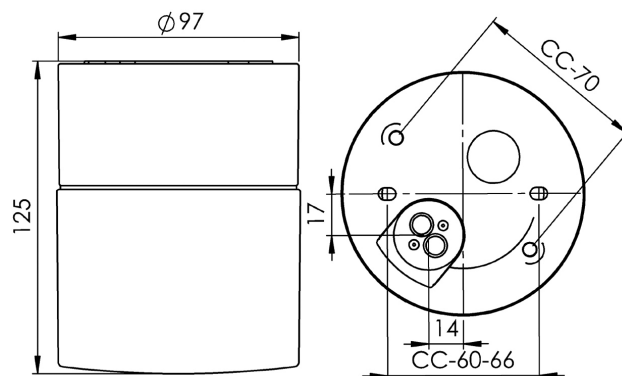

Opus 100/125

Opus 100/125 is an elegant, cylindrical shaped light fitting. Its timeless design is suitable for wall or ceiling installation, both indoors and outdoors.

EAN / GTIN	7312908221108
E-number	7530304
Article no.	8221-200-10
Type designation	7221
Norwegian El-number	3041093
Finnish S-number	4212205

Specification

Material	Porcelain
Base colour	White (NCS S 1000-N)
Glass	Matt opal glass
Glass thread (mm)	84,5 mm
Glass gasket	Silicone
Weight	0,77 kg
Diameter (mm)	97
Height (mm)	125
Lamp holder	G9
Light source	Max 40W (not included)
Effect	Max 40W
Rated voltage	230V
IP class	IP44
Insulation class	II
D class	No
IK class	IK02
Ta	-30 - +25
Installation	Ceiling/wall
CC measurement (mm)	60-66, 70
Knock out opening	0
Cable inlet	Bottom inlet
Cable glands	Bottom inlet
Cable area, max	Max 2 x 2,5 mm ²
Bridging	Yes
Surface mounted cable	No
Connection	Mantle screw
Family	Opus
Design	Duoform

Spare parts

Shade Opus 100/125 matt opal, Article no.: 1-6181-30
Gasket silicone for thread 84,5 mm, Article no.: 02786-9

If the luminaire is modified the person responsible for the modification shall be considered manufacturer. Subject to errors in text. We reserve the right to change the technical specifications (without notice).