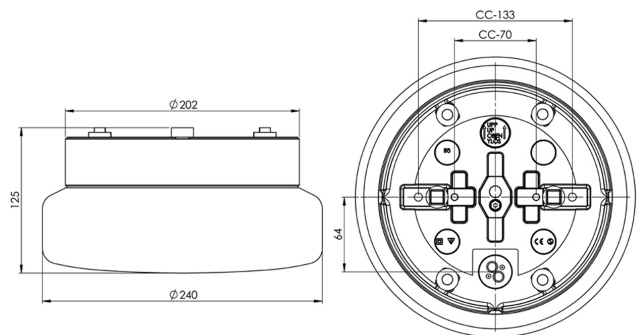

Classic Sauna

Classic is an old favourite in the assortment, with a ceramic base and shiny matt shade. Suitable for both ceiling and wall in saunas.

EAN / GTIN	7312908048149
E-number	7530388
Article no.	8048-509-14
Type designation	7047
Norwegian El-number	3041056
Finnish S-number	4112838

Specification

Material	Porcelain
Base colour	Brown (NCS 7810-Y66R)
Glass	Shiny opal glass
Glass thread (mm)	185,5 mm
Glass gasket	Silicone
Weight	2,3 kg
Diameter (mm)	240
Height (mm)	125
Lamp holder	E27
Light source	Max 40W ceiling/60W wall (included)
Effect	Max 40W ceiling/60W wall
Rated voltage	230V
IP class	IP44
Insulation class	II
Energy class	G
D class	No
IK class	IK02
Ta	Max +125
Installation	Ceiling/wall
CC measurement (mm)	133, 70
Knock out opening	3
Cable inlet	Bottom inlet
Cable glands	Bottom inlet
Cable area, max	Max 2 x 2,5 mm ²
Bridging	Yes
Surface mounted cable	Yes
Connection	Screw connector
Family	Sauna
Design	Duoform

Spare parts

Shade Classic shiny opal, Article no.: 1-6115
Gasket silicone for thread 185,5 mm, Article no.: 03431

If the luminaire is modified the person responsible for the modification shall be considered manufacturer. Subject to errors in text. We reserve the right to change the technical specifications (without notice).