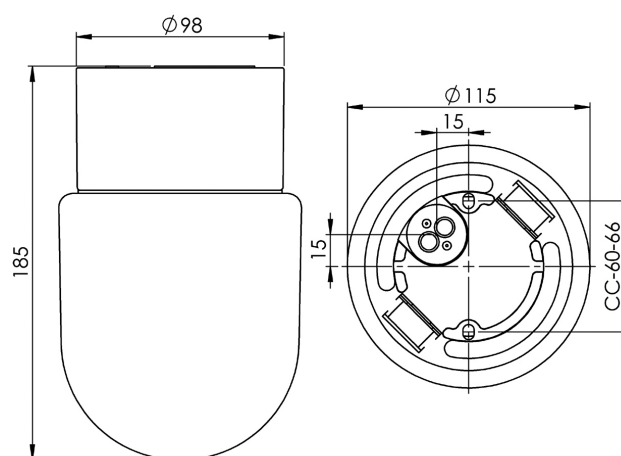

EAN / GTIN	7312908033824
E-number	7502770
Article no.	8033-800-12
Type designation	52721-2/LED

Specification

Material	Porcelain
Base colour	Grey (NCS S 6005-G50Y)
Glass	Matt opal glass
Glass thread (mm)	84,5 mm
Glass gasket	Silicone
Weight	0,85 kg
Diameter (mm)	115
Height (mm)	185
Lamp holder	LED
Light source	LED module, 8W **
Effect	8W
Lumen, light source	800lm
Lumen, luminaires	622
Colour temperature	3000K
MacAdam	3
Life span	L80/B10: 50 000 h
Ra	Min 90
Rated voltage	230V
Dimmable Back edge only - We recommend dimmers from ION, Schneider, Vadsbo and Niko	
IP class	IP54
Insulation class	I
Energy class	F
D class	Yes
IK class	IK02
Ta	-30 - +25
Installation	Ceiling/wall
CC measurement (mm)	60-66
Knock out opening	2 - demands glands
Cable inlet	Bottom inlet
Cable glands	Bottom inlet
Cable area, max	Max 3 x 2,5 mm ²
Bridging	Yes
Surface mounted cable	Yes
Connection	Terminal block
Family	Contrast
Design	Duoform