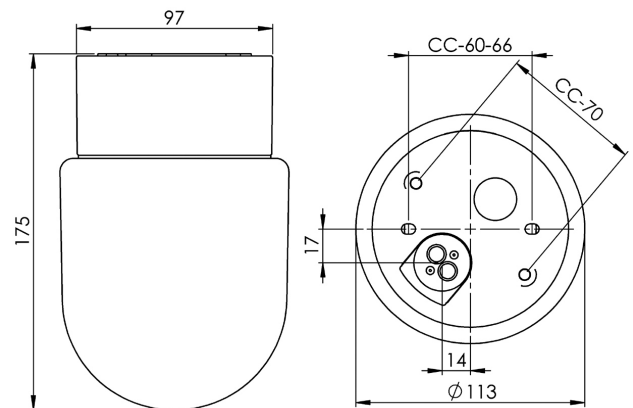

Contrast Fridhem Sauna

A sauna light fitting from the Contrast series with a ceramic socket and matt opal shade. Available with a straight base for installation in the ceiling or on the wall.

EAN / GTIN	7312908015202
E-number	7530335
Article no.	8015-509-10
Type designation	7240
Norwegian El-number	3041030
Finnish S-number	4112812

Specification

Material	Porcelain
Base colour	White (NCS S 1000-N)
Glass	Matt opal glass
Glass thread (mm)	84,5 mm
Glass gasket	Silicone
Weight	0,85 kg
Diameter (mm)	113
Height (mm)	175
Lamp holder	E27
Light source	Max 40W ceiling/60W wall (included)
Effect	Max 40W ceiling/60W wall
Rated voltage	230V
IP class	IP44
Insulation class	II
Energy class	G
D class	No
IK class	IK02
Ta	Max +125
Installation	Ceiling/wall
CC measurement (mm)	60-66
Knock out opening	0
Cable inlet	Bottom inlet
Cable glands	Bottom inlet
Cable area, max	Max 2 x 2,5 mm ²
Bridging	Yes
Surface mounted cable	Yes
Connection	Mantle screw
Family	Sauna
Design	Duoform