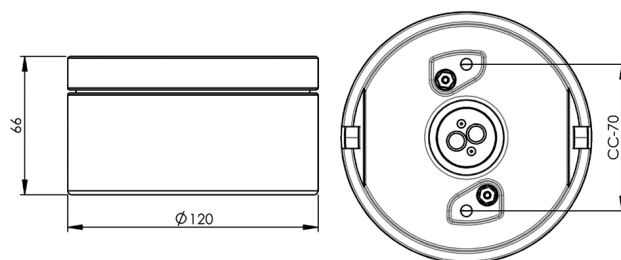

Cool

A smart and slick external downlight of ceramic in a timeless elegant design. Suitable both indoors and outdoors.

EAN / GTIN	7312907352124
E-number	7511287
Article no.	7352-400-12
Type designation	7352
Norwegian El-number	3032139
Finnish S-number	4212088

Specification

Material	Porcelain
Base colour	Grey (NCS S 6005-G50Y)
Glass	Protection glass (Clear glass)
Glass thread (mm)	99 mm
Glass gasket	Silicone
Weight	1 kg
Diameter (mm)	120
Height (mm)	66
Lamp holder	GX53
Light source	Max 9W (not included)
Effect	Max 9W
Rated voltage	230V
IP class	IP44
Insulation class	II
D class	No
IK class	IK03
Ta	-30 - +25
Installation	Ceiling/wall
CC measurement (mm)	70
Knock out opening	2
Cable inlet	Bottom inlet
Cable glands	Bottom inlet
Cable area, max	Max 3 x 1,5 mm ²
Bridging	Yes
Surface mounted cable	Yes
Connection	Screw connector
Family	Cool
Design	Håkan Svennesson SD

Luminaire specific information

Maximum measurement for lightsource: Ø75 mm, height 24mm.

Maintenance

Switch off the power to the fixture. Remove the top and clean it. Do not use cleaning agents containing solvents. Change the light source if necessary. Check the gasket and change it if necessary. Replace the top.

Spare parts

Gasket silicone for thread 99 mm, Article no.: 03542

If the luminaire is modified the person responsible for the modification shall be considered manufacturer. Subject to errors in text. We reserve the right to change the technical specifications (without notice).