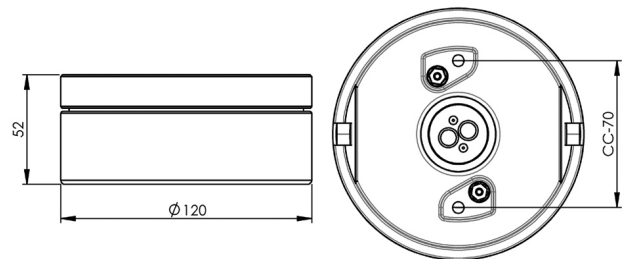

Cool

A smart and slick external downlight of ceramic in a timeless elegant design. Suitable both indoors and outdoors.

EAN / GTIN	7312907350168
E-number	7511282
Article no.	7350-400-16
Type designation	7350
Norwegian El-number	3032135
Finnish S-number	4212086

Specification

Material	Porcelain
Base colour	Black (NCS S 9000-N)
Glass thread (mm)	99 mm
Glass gasket	Silicone
Weight	0,8 kg
Diameter (mm)	120
Height (mm)	52
Lamp holder	GX53
Light source	Max 13W (not included)
Effect	Max 13W
Rated voltage	230V
IP class	IP23
Insulation class	II
D class	No
IK class	IK03
Ta	-30 - +25
Installation	Ceiling
CC measurement (mm)	70
Knock out opening	2
Cable inlet	Bottom inlet
Cable glands	Bottom inlet
Cable area, max	Max 3 x 1,5 mm ²
Bridging	Yes
Surface mounted cable	Yes
Connection	Screw connector
Family	Cool
Design	Håkan Svennesson SD

Luminaire specific information

Maximum measurement for lightsource: Ø75 mm, height 24mm.

Maintenance

Switch off the power to the fixture. Remove the top and clean it. Do not use cleaning agents containing solvents. Change the light source if necessary. Check the gasket and change it if necessary. Replace the top.

Spare parts

Gasket silicone for thread 99 mm, Article no.: 03542

If the luminaire is modified the person responsible for the modification shall be considered manufacturer. Subject to errors in text. We reserve the right to change the technical specifications (without notice).