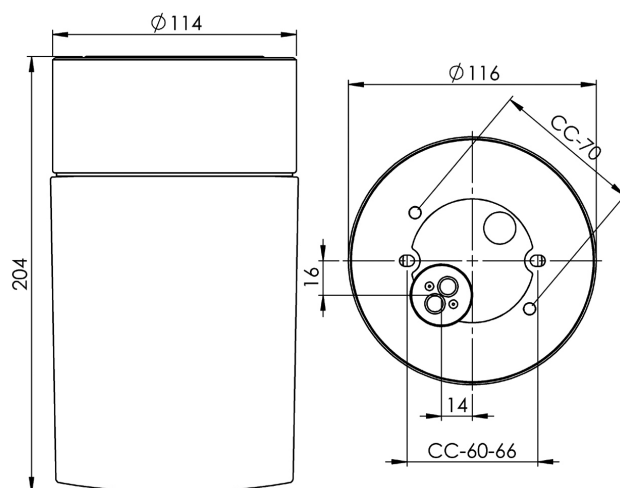

## Opus 120/200

Open 120 is an elegant cylindrical shaped light fitting. Its timeless design is suitable for wall or ceiling installation, both indoors and outdoors. Opus 120 is available with a matt opal or clear glass shade.

### Specification

Material	Porcelain
Base colour	Grey (NCS S 6005-G50Y)
Glass	Matt opal glass
Glass thread (mm)	99 mm
Glass gasket	Silicone
Weight	1,4 kg
Diameter (mm)	116
Height (mm)	204
Lamp holder	E27
Light source	E27, max 60W (not included)
Effect	Max 60W
Rated voltage	230V
IP class	IP54
Insulation class	II
D class	No
IK class	IK02
Ta	-30 - +25
Installation	Ceiling/wall
CC measurement (mm)	60-66, 70
Knock out opening	0
Cable inlet	Bottom inlet
Cable glands	Bottom inlet
Cable area, max	Max 2 x 2,5 mm <sup>2</sup>
Bridging	Yes
Surface mounted cable	No
Connection	Mantle screw
Family	Opus
Design	Duoform

### Spare parts

Shade Opus 120 matt opal, Article no.: 1-6184-30  
Gasket silicone for thread 99 mm, Article no.: 03542

*If the luminaire is modified the person responsible for the modification shall be considered manufacturer. Subject to errors in text. We reserve the right to change the technical specifications (without notice).*