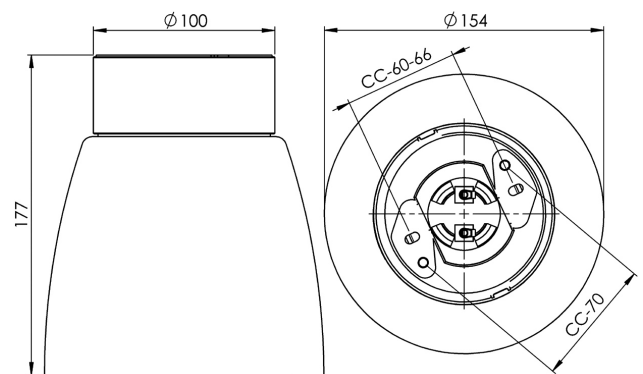

Open Klara

Ifö Open is based on a series of open shades which, together with the glazed ceramic bases, offers nine different models. Suitable for the gym, the kitchen, the hall or public environments.

EAN / GTIN	7312907103160
E-number	7502014
Article no.	7103-510-16
Type designation	52740-1

Specification

Material	Porcelain
Base colour	Black (NCS S 9000-N)
Glass	Clear glass
Glass thread (mm)	84,5 mm
Glass gasket	Silicone
Weight	1,08 kg
Diameter (mm)	154
Height (mm)	177
Lamp holder	E27
Light source	E27, max 75W (not included)
Effect	Max 75W
Rated voltage	230V
IP class	IP21
Insulation class	II
D class	No
IK class	IK02
Ta	-30 - +25
Installation	Ceiling
CC measurement (mm)	60-66, 70
Knock out opening	2
Cable inlet	Bottom inlet
Cable glands	Bottom inlet
Cable area, max	Max 2 x 2,5 mm ²
Bridging	Yes
Surface mounted cable	Yes
Connection	Screw connector
Family	Open
Design	Duoform

Spare parts

Shade Open Klara clear glass, Article no.: 1-6172-10
Gasket silicone for thread 84,5 mm, Article no.: 02786-9

If the luminaire is modified the person responsible for the modification shall be considered manufacturer. Subject to errors in text. We reserve the right to change the technical specifications (without notice).