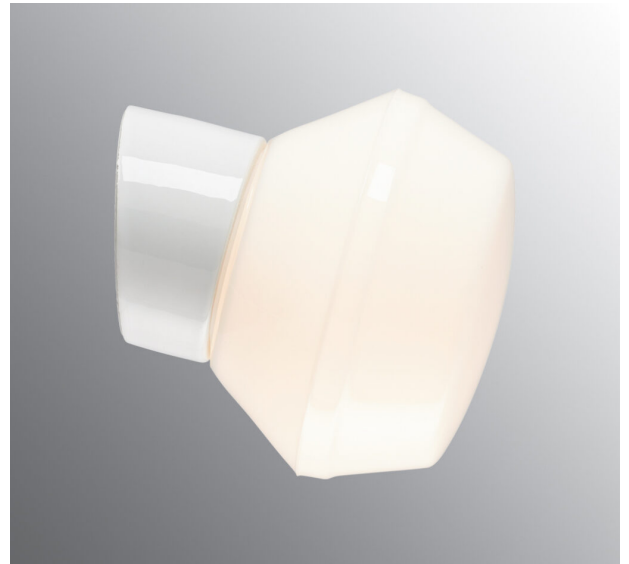

Classic

A old favourite in our assortment. Classic has a ceramic base and a shiny opal shade.

EAN / GTIN	7312906095107
E-number	7510713
Article no.	6095-500-10
Type designation	52741
Norwegian El-number	3032961
Finnish S-number	4211994

Specification

Material	Porcelain
Base colour	White (NCS S 1000-N)
Glass	Shiny opal glass
Glass thread (mm)	84,5 mm
Glass gasket	Silicone
Weight	1 kg
Diameter (mm)	170
Depth (mm)	162
Lamp holder	E27
Light source	E27, max 75W (not included)
Effect	Max 75W
Rated voltage	230V
IP class	IP20
Insulation class	II
D class	No
IK class	IK02
Ta	-30 - +25
Installation	Wall
CC measurement (mm)	60-66
Knock out opening	2
Cable inlet	Bottom inlet
Cable glands	Bottom inlet
Cable area, max	Max 2 x 2,5 mm ²
Bridging	Yes
Surface mounted cable	Yes
Connection	Screw connector
Family	Classic
Design	Ifö Electric

Spare parts

Ifö globe shiny opal, Article no.: 1-6112

Gasket silicone for thread 84,5 mm, Article no.: 02786-9

If the luminaire is modified the person responsible for the modification shall be considered manufacturer. Subject to errors in text. We reserve the right to change the technical specifications (without notice).