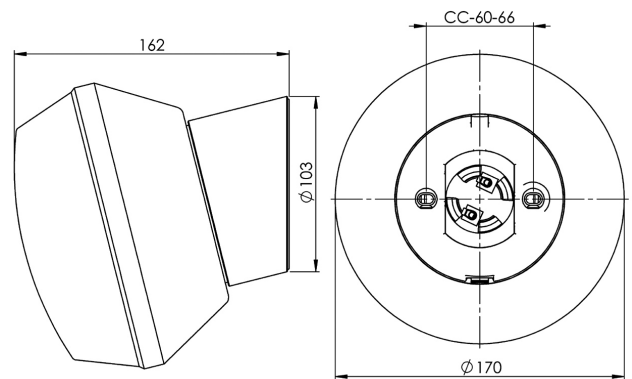

Specification

Material	Porcelain
Base colour	White (NCS S 1000-N)
Glass	Shiny opal glass
Glass thread (mm)	84,5 mm
Glass gasket	Silicone
Weight	1 kg
Diameter (mm)	170
Depth (mm)	162
Lamp holder	E27
Light source	E27, max 75W (not included)
Effect	Max 75W
Rated voltage	230V
IP class	IP20
Insulation class	II
D class	No
IK class	IK02
Ta	-30 - +25
Installation	Wall
CC measurement (mm)	60-66
Knock out opening	2
Cable inlet	Bottom inlet
Cable glands	Bottom inlet
Cable area, max	Max 2 x 2,5 mm ²
Bridging	Yes
Surface mounted cable	Yes
Connection	Screw connector
Family	Classic
Design	Ifö Electric

Spare parts

Ifö globe shiny opal, Article no.: 1-6112

Gasket silicone for thread 84,5 mm, Article no.: 02786-9

If the luminaire is modified the person responsible for the modification shall be considered manufacturer. Subject to errors in text. We reserve the right to change the technical specifications (without notice).