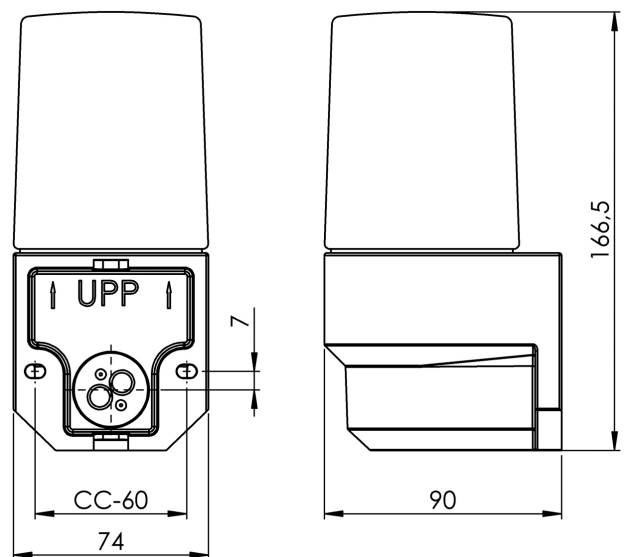

Classic Sauna

An old favourite in our assortment. Place it on the wall in the sauna.

EAN / GTIN	7312906081124
E-number	7530751
Article no.	6081-700-12
Type designation	6081
Norwegian EI-number	3041028
Finnish S-number	4212233

Specification

Material	Porcelain
Base colour	Grey (NCS S 6005-G50Y)
Glass	Shiny opal glass
Glass thread (mm)	57 mm
Glass gasket	Silicone
Weight	0,75 kg
Diameter (mm)	74
Length/Depth (mm)	90
Width (mm)	74
Height (mm)	167
Lamp holder	E14
Light source	Max 40W (included)
Effect	Max 40W
Rated voltage	230V
IP class	IP55
Insulation class	II
Energy class	G
D class	No
IK class	IK02
Ta	Max +125
Installation	Wall
CC measurement (mm)	60
Knock out opening	2
Cable inlet	Bottom inlet
Cable glands	Bottom inlet
Cable area, max	Max 2 x 2,5 mm ²
Bridging	Yes
Surface mounted cable	Yes
Connection	Screw connector
Family	Sauna
Design	Ifö Electric

Luminaire specific information

The luminaire is designed to be installed in ambient temperatures of up to 125 °C. Also approved for steam rooms. Sauna light source, E14, 25W included.

Maintenance

Disconnect the power to the luminaire. Unscrew the glass and clean it. Do not use detergents that contain solvents. Replace light source if necessary. Check the gasket and replace it if necessary. Screw the shade back on.

Spare parts

Shade Lampett shiny opal, Article no.: 1-6113
Gasket silicone for thread 57 mm for Bernadotte, Article no.: 03390

If the luminaire is modified the person responsible for the modification shall be considered manufacturer. Subject to errors in text. We reserve the right to change the technical specifications (without notice).