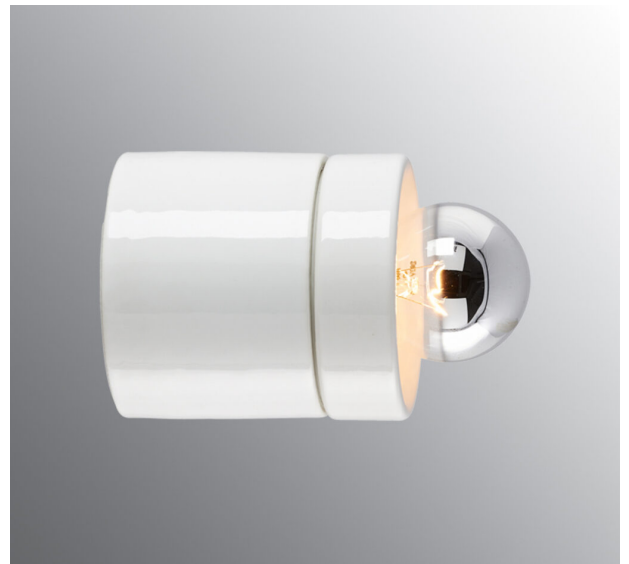

Light On

A versatile light fitting suitable for most settings. Designed by the Danish designer Knud Holscher in 1987.

EAN / GTIN	7312906053008
E-number	7511231
Article no.	6053-000-10
Type designation	6050/6053
Norwegian El-number	3041801
Finnish S-number	4212001

Specification

Material	Porcelain
Base colour	White (NCS S 1000-N)
Glass thread (mm)	74 mm
Glass gasket	Silicone
Weight	1,3 kg
Diameter (mm)	100
Height (mm)	107
Lamp holder	E27
Light source	E27, max 60W (not included)
Effect	Max 60W
Rated voltage	230V
IP class	IP20
Insulation class	II
D class	No
IK class	IK03
Ta	-30 - +25
Installation	Ceiling/wall
CC measurement (mm)	56, 70
Knock out opening	2
Cable inlet	Bottom inlet
Cable glands	Bottom inlet
Cable area, max	Max 2 x 2,5 mm ²
Bridging	Yes
Surface mounted cable	Yes
Connection	Mantle screw
Family	Light On
Design	Knud Holscher

Spare parts

Gasket silicone for mounting plate for Light On, Article no.: 03737-1

If the luminaire is modified the person responsible for the modification shall be considered manufacturer. Subject to errors in text. We reserve the right to change the technical specifications (without notice).