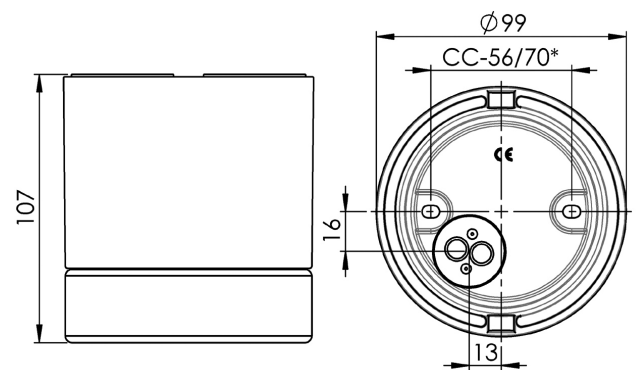

Light On

A versatile light fitting suitable for most settings. Designed by the Danish designer Knud Holscher in 1987.

EAN / GTIN	7312906053008
E-number	7511231
Article no.	6053-000-10
Type designation	6050/6053
Norwegian El-number	3041801
Finnish S-number	4212001

Specification

Material	Porcelain
Base colour	White (NCS S 1000-N)
Glass thread (mm)	74 mm
Glass gasket	Silicone
Weight	1,3 kg
Diameter (mm)	100
Height (mm)	107
Lamp holder	E27
Light source	E27, max 60W (not included)
Effect	Max 60W
Rated voltage	230V
IP class	IP20
Insulation class	II
D class	No
IK class	IK03
Ta	-30 - +25
Installation	Ceiling/wall
CC measurement (mm)	56, 70
Knock out opening	2
Cable inlet	Bottom inlet
Cable glands	Bottom inlet
Cable area, max	Max 2 x 2,5 mm ²
Bridging	Yes
Surface mounted cable	Yes
Connection	Mantle screw
Family	Light On
Design	Knud Holscher

Spare parts

Gasket silicone for mounting plate for Light On, Article no.: 03737-1

If the luminaire is modified the person responsible for the modification shall be considered manufacturer. Subject to errors in text. We reserve the right to change the technical specifications (without notice).