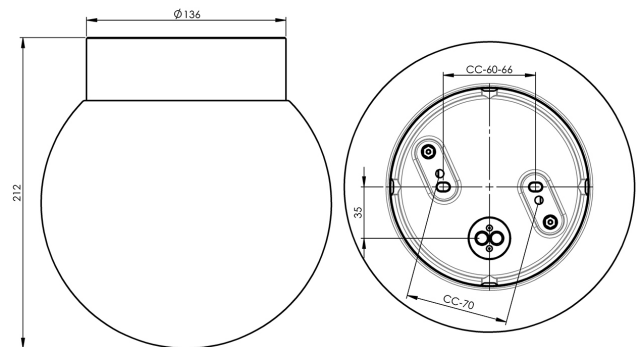

EAN / GTIN	7312906046918
E-number	7508444
Article no.	6046-8401-16
Type designation	51765/DALI

Specification

Material	Porcelain
Base colour	Black (NCS S 9000-N)
Glass	Shiny opal glass
Glass thread (mm)	123,5 mm
Glass gasket	Silicone
Weight	1,59 kg
Diameter (mm)	200
Height (mm)	216
Lamp holder	LED
Light source	LED module 10W
Effect	10W
Lumen, light source	1200lm
Colour temperature	3000K
MacAdam	3 SDCM
Life span	L80/B10: 47 000 h
Ra	Min 90
Lighting control	DALI Type 2
Rated voltage	230V
Dimmable	DALI PHM126 min 3%
IP class	IP44
Insulation class	I
Energy class	E
D class	No
IK class	IK02
Ta	-30 - +25
Installation	Ceiling/wall
CC measurement (mm)	60-66, 70
Knock out opening	4
Cable inlet	Bottom inlet
Cable glands	Bottom inlet
Cable area, max	Max 5 x 2,5 mm ²
Bridging	Yes
Surface mounted cable	Yes
Connection	Terminal block
Family	Classic Globe
Design	Ifö Electric

Spare parts

Shade globe Ø 200 mm shiny opal, Article no.: 1-6141
Gasket silicone for thread 123,5 mm, Article no.: 02789
LED module 10W DALI 3000K, Article no.: 1-54062-1930

If the luminaire is modified the person responsible for the modification shall be considered manufacturer. Subject to errors in text. We reserve the right to change the technical specifications (without notice).