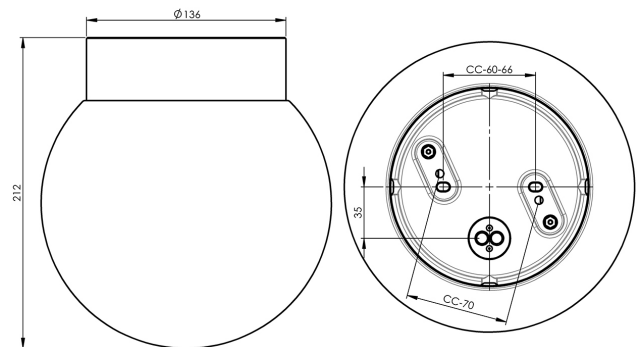

EAN / GTIN	7312906046918
E-number	7508444
Article no.	6046-8401-16
Type designation	51765/DALI

Specification

Material	Porcelain
Base colour	Black (NCS S 9000-N)
Glass	Shiny opal glass
Glass thread (mm)	123,5 mm
Glass gasket	Silicone
Weight	1,59 kg
Diameter (mm)	200
Height (mm)	216
Lamp holder	LED
Light source	LED module 10W
Effect	10W
Lumen, light source	1200lm
Colour temperature	3000K
MacAdam	3 SDCM
Life span	L80/B10: 50 000 h
Ra	Min 90
Lighting control	DALI Type 2
Rated voltage	230V
Dimmable	DALI PHM126 min 3%
IP class	IP44
Insulation class	I
Energy class	E
D class	No
IK class	IK02
Ta	-30 - +25
Installation	Ceiling/wall
CC measurement (mm)	60-66, 70
Knock out opening	4
Cable inlet	Bottom inlet
Cable glands	Bottom inlet
Cable area, max	Max 5 x 2,5 mm ²
Bridging	Yes
Surface mounted cable	Yes
Connection	Terminal block
Family	Classic Globe
Design	Ifö Electric

Spare parts

Shade globe Ø 200 mm shiny opal, Article no.: 1-6141
Gasket silicone for thread 123,5 mm, Article no.: 02789
LED module 10W DALI 3000K, Article no.: 1-54062-1930

If the luminaire is modified the person responsible for the modification shall be considered manufacturer. Subject to errors in text. We reserve the right to change the technical specifications (without notice).