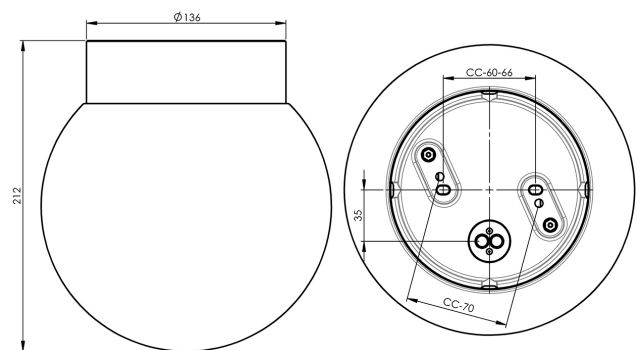

### Specification

Material	Porcelain
Base colour	White (NCS S 1000-N)
Glass	Shiny opal glass
Glass thread (mm)	123,5 mm
Glass gasket	Silicone
Weight	1,59 kg
Diameter (mm)	200
Height (mm)	216
Lamp holder	LED
Light source	LED module 10W
Effect	10W
Lumen, light source	1200lm
Colour temperature	3000K
MacAdam	3 SDCM
Life span	L80/B10: 50 000 h
Ra	Min 90
Lighting control	DALI Type 2
Rated voltage	230V
Dimmable	DALI PHM126 min 3%
IP class	IP44
Insulation class	I
Energy class	E
D class	No
IK class	IK02
Ta	-30 - +25
Installation	Ceiling/wall
CC measurement (mm)	60-66, 70
Knock out opening	4
Cable inlet	Bottom inlet
Cable glands	Bottom inlet
Cable area, max	Max 5 x 2,5 mm <sup>2</sup>
Bridging	Yes
Surface mounted cable	Yes
Connection	Terminal block
Family	Classic Globe
Design	Ifö Electric

### Spare parts

Shade globe Ø 200 mm shiny opal, Article no.: 1-6141  
Gasket silicone for thread 123,5 mm, Article no.: 02789  
LED module 10W DALI 3000K, Article no.: 1-54062-1930

*If the luminaire is modified the person responsible for the modification shall be considered manufacturer. Subject to errors in text. We reserve the right to change the technical specifications (without notice).*