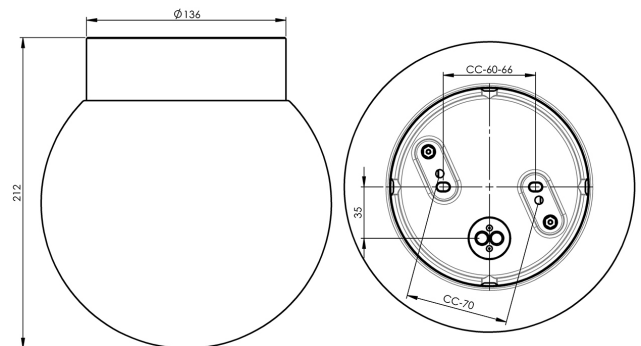

EAN / GTIN	7312906046468
E-number	7503691
Article no.	6046-840-16
Type designation	51765/LED

Specification

Material	Porcelain
Base colour	Black (NCS S 9000-N)
Glass	Shiny opal glass
Glass thread (mm)	123,5 mm
Glass gasket	Silicone
Weight	1,59 kg
Diameter (mm)	200
Height (mm)	216
Lamp holder	LED
Light source	LED module, 10W **
Effect	10W
Lumen, light source	1000lm
Lumen, luminaires	794
Colour temperature	3000K
MacAdam	3
Life span	L80/B10: 47 000 h
Ra	Min 90
Rated voltage	230V
Dimmable	Back edge only - We recommend dimmers from ION, Schneider, Vadsbo and Niko
IP class	IP44
Insulation class	I
Energy class	F
IK class	IK02
Ta	-30 - +25
Installation	Ceiling/wall
CC measurement (mm)	60-66, 70
Knock out opening	4
Cable inlet	Bottom inlet
Cable glands	Bottom inlet
Cable area, max	Max 3 x 2,5 mm ²
Bridging	Yes
Surface mounted cable	Yes
Connection	Terminal block
Family	Classic Globe
Design	Ifö Electric

Spare parts

Shade globe Ø 200 mm shiny opal, Article no.: 1-6141
Gasket silicone for thread 123,5 mm, Article no.: 02789
LED module 10W 3000K, Article no.: 1-54056-930

** Only use dimmers with manual trailing edge control. Do not use leading edge dimming or automatic setting as this can shorten the lifespan of the module.