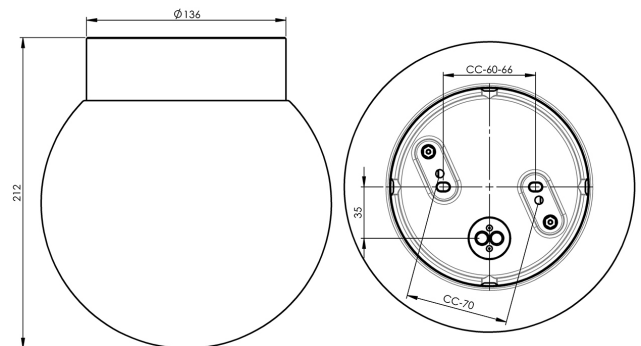

EAN / GTIN	7312906046468
E-number	7503691
Article no.	6046-840-16
Type designation	51765/LED

Specification

Material	Porcelain
Base colour	Black (NCS S 9000-N)
Glass	Shiny opal glass
Glass thread (mm)	123,5 mm
Glass gasket	Silicone
Weight	1,59 kg
Diameter (mm)	200
Height (mm)	216
Lamp holder	LED
Light source	LED module, 10W **
Effect	10W
Lumen, light source	1000lm
Lumen, luminaires	794
Colour temperature	3000K
MacAdam	3
Life span	L80/B10: 50 000 h
Ra	Min 90
Rated voltage	230V
Dimmable	Back edge only - We recommend dimmers from ION, Schneider, Vadsbo and Niko
IP class	IP44
Insulation class	I
Energy class	F
IK class	IK02
Ta	-30 - +25
Installation	Ceiling/wall
CC measurement (mm)	60-66, 70
Knock out opening	4
Cable inlet	Bottom inlet
Cable glands	Bottom inlet
Cable area, max	Max 3 x 2,5 mm ²
Bridging	Yes
Surface mounted cable	Yes
Connection	Terminal block
Family	Classic Globe
Design	Ifö Electric

Spare parts

Shade globe Ø 200 mm shiny opal, Article no.: 1-6141
Gasket silicone for thread 123,5 mm, Article no.: 02789
LED module 10W 3000K, Article no.: 1-54056-930

** Only use dimmers with manual trailing edge control. Do not use leading edge dimming or automatic setting as this can shorten the lifespan of the module.