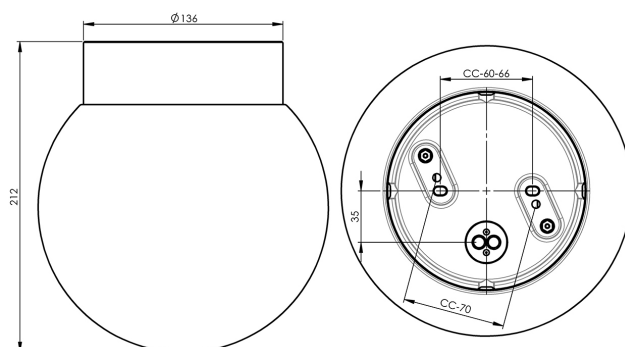

EAN / GTIN	7312906046406
E-number	7503690
Article no.	6046-840-10
Type designation	51765/LED

Specification

Material	Porcelain
Base colour	White (NCS S 1000-N)
Glass	Shiny opal glass
Glass thread (mm)	123,5 mm
Glass gasket	Silicone
Weight	1,59 kg
Diameter (mm)	200
Height (mm)	216
Lamp holder	LED
Light source	LED module, 10W **
Effect	10W
Lumen, light source	1000lm
Lumen, luminaires	794
Colour temperature	3000K
MacAdam	3
Life span	L80/B10: 50 000 h
Ra	Min 90
Rated voltage	230V
Dimmable	Back edge only - We recommend dimmers from ION, Schneider, Vadsbo and Niko
IP class	IP44
Insulation class	I
Energy class	F
IK class	IK02
Ta	-30 - +25
Installation	Ceiling/wall
CC measurement (mm)	60-66, 70
Knock out opening	4
Cable inlet	Bottom inlet
Cable glands	Bottom inlet
Cable area, max	Max 3 x 2,5 mm ²
Bridging	Yes
Surface mounted cable	Yes
Connection	Terminal block
Family	Classic Globe
Design	Ifö Electric

Spare parts

Shade globe Ø 200 mm shiny opal, Article no.: 1-6141
Gasket silicone for thread 123,5 mm, Article no.: 02789
LED module 10W 3000K, Article no.: 1-54056-930

** Only use dimmers with manual trailing edge control. Do not use leading edge dimming or automatic setting as this can shorten the lifespan of the module.