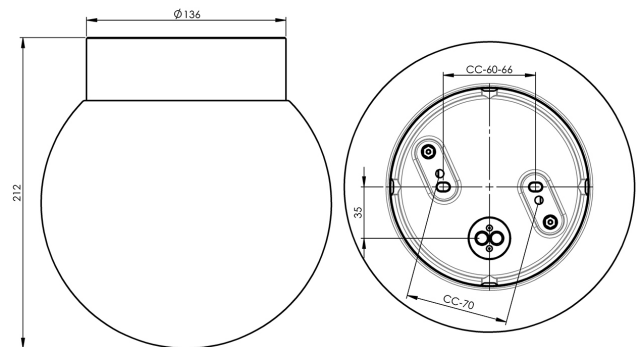

EAN / GTIN	7312906046932
E-number	7508446
Article no.	6046-8001-16
Type designation	51765/DALI

Specification

Material	Porcelain
Base colour	Black (NCS S 9000-N)
Glass	Matt opal glass
Glass thread (mm)	123,5 mm
Glass gasket	Silicone
Weight	1,59 kg
Diameter (mm)	200
Height (mm)	216
Lamp holder	LED
Light source	LED module 10W
Effect	10W
Lumen, light source	1200lm
Colour temperature	3000K
MacAdam	3 SDCM
Life span	L80/B10: 47 000 h
Ra	Min 90
Lighting control	DALI Type 2
Rated voltage	230V
Dimmable	DALI PHM126 min 3%
IP class	IP44
Insulation class	I
Energy class	E
D class	No
IK class	IK02
Ta	-30 - +25
Installation	Ceiling/wall
CC measurement (mm)	60-66, 70
Knock out opening	4
Cable inlet	Bottom inlet
Cable glands	Bottom inlet
Cable area, max	Max 5 x 2,5 mm ²
Bridging	Yes
Surface mounted cable	Yes
Connection	Terminal block
Family	Classic Globe
Design	Ifö Electric

Spare parts

Shade globe Ø 200 mm matt opal, Article no.: 1-6141-1
Gasket silicone for thread 123,5 mm, Article no.: 02789
LED module 10W DALI 3000K, Article no.: 1-54062-1930

If the luminaire is modified the person responsible for the modification shall be considered manufacturer. Subject to errors in text. We reserve the right to change the technical specifications (without notice).