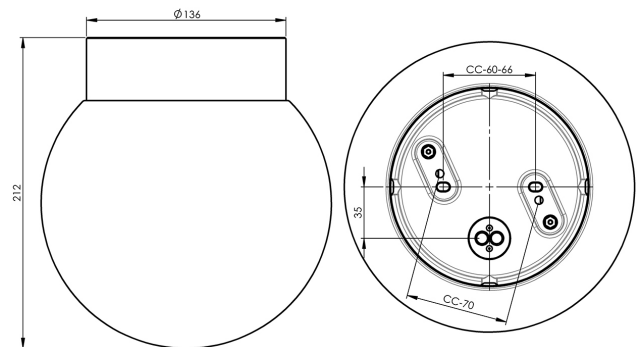

EAN / GTIN	7312906046932
E-number	7508446
Article no.	6046-8001-16
Type designation	51765/DALI

Specification

Material	Porcelain
Base colour	Black (NCS S 9000-N)
Glass	Matt opal glass
Glass thread (mm)	123,5 mm
Glass gasket	Silicone
Weight	1,59 kg
Diameter (mm)	200
Height (mm)	216
Lamp holder	LED
Light source	LED module 10W
Effect	10W
Lumen, light source	1200lm
Colour temperature	3000K
MacAdam	3 SDCM
Life span	L80/B10: 50 000 h
Ra	Min 90
Lighting control	DALI Type 2
Rated voltage	230V
Dimmable	DALI PHM126 min 3%
IP class	IP44
Insulation class	I
Energy class	E
D class	No
IK class	IK02
Ta	-30 - +25
Installation	Ceiling/wall
CC measurement (mm)	60-66, 70
Knock out opening	4
Cable inlet	Bottom inlet
Cable glands	Bottom inlet
Cable area, max	Max 5 x 2,5 mm ²
Bridging	Yes
Surface mounted cable	Yes
Connection	Terminal block
Family	Classic Globe
Design	Ifö Electric

Spare parts

Shade globe Ø 200 mm matt opal, Article no.: 1-6141-1
Gasket silicone for thread 123,5 mm, Article no.: 02789
LED module 10W DALI 3000K, Article no.: 1-54062-1930

If the luminaire is modified the person responsible for the modification shall be considered manufacturer. Subject to errors in text. We reserve the right to change the technical specifications (without notice).