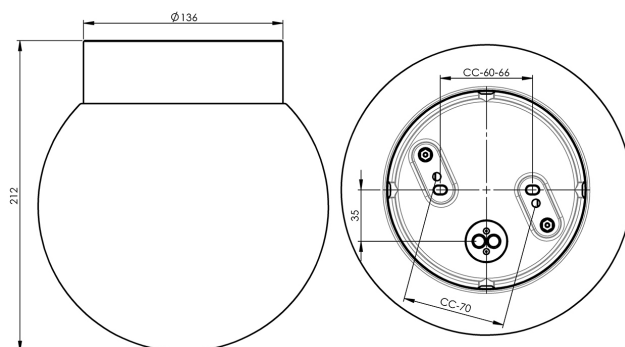

EAN / GTIN	7312906046925
E-number	7508445
Article no.	6046-8001-10
Type designation	51765/DALI

Specification

Material	Porcelain
Base colour	White (NCS S 1000-N)
Glass	Matt opal glass
Glass thread (mm)	123,5 mm
Glass gasket	Silicone
Weight	1,59 kg
Diameter (mm)	200
Height (mm)	216
Lamp holder	LED
Light source	LED module 10W
Effect	10W
Lumen, light source	1200lm
Colour temperature	3000K
MacAdam	3 SDCM
Life span	L80/B10: 47 000 h
Ra	Min 90
Lighting control	DALI Type 2
Rated voltage	230V
Dimmable	DALI PHM126 min 3%
IP class	IP44
Insulation class	I
Energy class	E
D class	No
IK class	IK02
Ta	-30 - +25
Installation	Ceiling/wall
CC measurement (mm)	60-66, 70
Knock out opening	4
Cable inlet	Bottom inlet
Cable glands	Bottom inlet
Cable area, max	Max 5 x 2,5 mm ²
Bridging	Yes
Surface mounted cable	Yes
Connection	Terminal block
Family	Classic Globe
Design	Ifö Electric

Spare parts

Shade globe Ø 200 mm matt opal, Article no.: 1-6141-1
Gasket silicone for thread 123,5 mm, Article no.: 02789
LED module 10W DALI 3000K, Article no.: 1-54062-1930

If the luminaire is modified the person responsible for the modification shall be considered manufacturer. Subject to errors in text. We reserve the right to change the technical specifications (without notice).