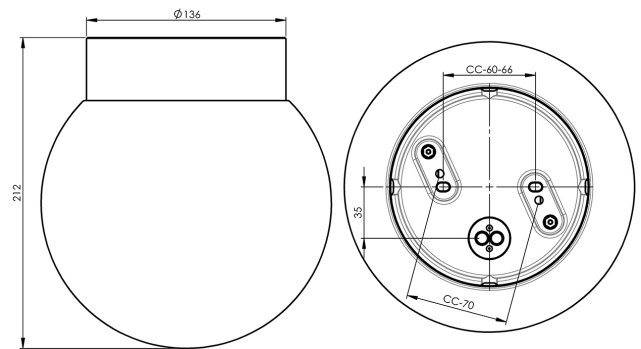

EAN / GTIN	7312906046925
E-number	7508445
Article no.	6046-8001-10
Type designation	51765/DALI

Specification

Material	Porcelain
Base colour	White (NCS S 1000-N)
Glass	Matt opal glass
Glass thread (mm)	123,5 mm
Glass gasket	Silicone
Weight	1,59 kg
Diameter (mm)	200
Height (mm)	216
Lamp holder	LED
Light source	LED module 10W
Effect	10W
Lumen, light source	1200lm
Colour temperature	3000K
MacAdam	3 SDCM
Life span	L80/B10: 50 000 h
Ra	Min 90
Lighting control	DALI Type 2
Rated voltage	230V
Dimmable	DALI PHM126 min 3%
IP class	IP44
Insulation class	I
Energy class	E
D class	No
IK class	IK02
Ta	-30 - +25
Installation	Ceiling/wall
CC measurement (mm)	60-66, 70
Knock out opening	4
Cable inlet	Bottom inlet
Cable glands	Bottom inlet
Cable area, max	Max 5 x 2,5 mm ²
Bridging	Yes
Surface mounted cable	Yes
Connection	Terminal block
Family	Classic Globe
Design	Ifö Electric

Spare parts

Shade globe Ø 200 mm matt opal, Article no.: 1-6141-1
Gasket silicone for thread 123,5 mm, Article no.: 02789
LED module 10W DALI 3000K, Article no.: 1-54062-1930

If the luminaire is modified the person responsible for the modification shall be considered manufacturer. Subject to errors in text. We reserve the right to change the technical specifications (without notice).