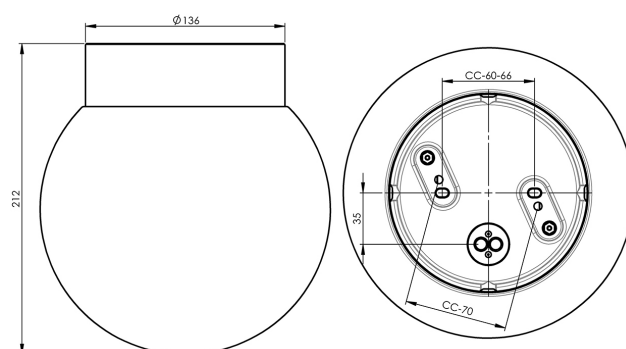

EAN / GTIN	7312906046802
E-number	7503688
Article no.	6046-800-10
Type designation	51765/LED

Specification

Material	Porcelain
Base colour	White (NCS S 1000-N)
Glass	Matt opal glass
Glass thread (mm)	123,5 mm
Glass gasket	Silicone
Weight	1,59 kg
Diameter (mm)	200
Height (mm)	216
Lamp holder	LED
Light source	LED module, 10W **
Effect	10W
Lumen, light source	1000lm
Lumen, luminaires	794
Colour temperature	3000K
MacAdam	3
Life span	L80/B10: 50 000 h
Ra	Min 90
Rated voltage	230V
Dimmable	Back edge only - We recommend dimmers from ION, Schneider, Vadsbo and Niko
IP class	IP44
Insulation class	I
Energy class	F
IK class	IK02
Ta	-30 - +25
Installation	Ceiling/wall
CC measurement (mm)	60-66, 70
Knock out opening	4
Cable inlet	Bottom inlet
Cable glands	Bottom inlet
Cable area, max	Max 3 x 2,5 mm ²
Bridging	Yes
Surface mounted cable	Yes
Connection	Terminal block
Family	Classic Globe
Design	Ifö Electric

Spare parts

Shade globe Ø 200 mm matt opal, Article no.: 1-6141-1
 Gasket silicone for thread 123,5 mm, Article no.: 02789
 LED module 10W 3000K, Article no.: 1-54056-930

** Only use dimmers with manual trailing edge control. Do not use leading edge dimming or automatic setting as this can shorten the lifespan of the module.