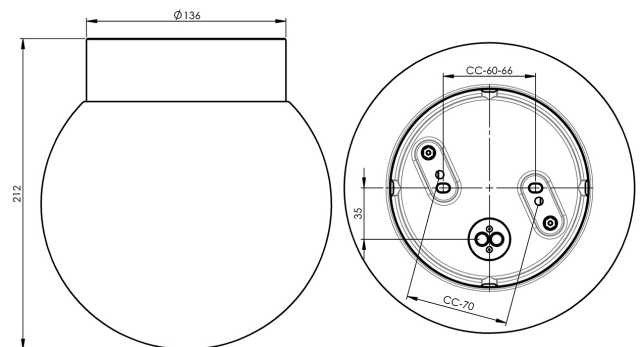

### Specification

Material	Porcelain
Base colour	Black (NCS S 9000-N)
Glass	Shiny opal glass
Glass thread (mm)	123,5 mm
Glass gasket	Silicone
Weight	1,8 kg
Diameter (mm)	200
Height (mm)	216
Lamp holder	E27
Light source	E27, max 40W (not included)
Effect	Max 40W
Rated voltage	230V
IP class	IP44
Insulation class	II
D class	No
IK class	IK02
Ta	-30 - +25
Installation	Ceiling/wall
CC measurement (mm)	60-66, 70
Knock out opening	4
Cable inlet	Bottom inlet
Cable glands	Bottom inlet
Cable area, max	Max 2 x 2,5 mm <sup>2</sup>
Bridging	Yes
Surface mounted cable	Yes
Connection	Screw connector
Family	Classic Globe
Design	Ifö Electric

### Spare parts

Shade globe Ø 200 mm shiny opal, Article no.: 1-6141  
Gasket silicone for thread 123,5 mm, Article no.: 02789

*If the luminaire is modified the person responsible for the modification shall be considered manufacturer. Subject to errors in text. We reserve the right to change the technical specifications (without notice).*