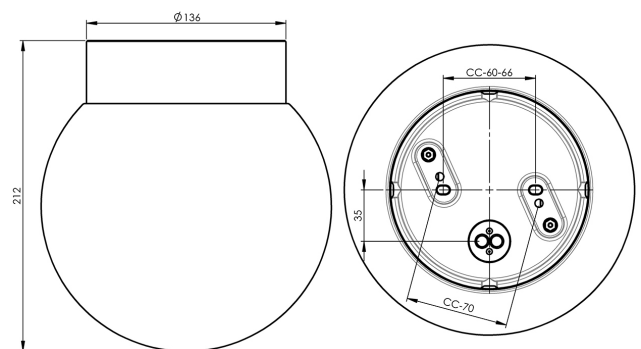

EAN / GTIN	7312906046505
E-number	7507181
Article no.	6046-540-10
Type designation	51765/E27

Specification

Material	Porcelain
Base colour	White (NCS S 1000-N)
Glass	Shiny opal glass
Glass thread (mm)	123,5 mm
Glass gasket	Silicone
Weight	1,8 kg
Diameter (mm)	200
Height (mm)	216
Lamp holder	E27
Light source	E27, max 40W (not included)
Effect	Max 40W
Rated voltage	230V
IP class	IP44
Insulation class	II
D class	No
IK class	IK02
Ta	-30 - +25
Installation	Ceiling/wall
CC measurement (mm)	60-66, 70
Knock out opening	4
Cable inlet	Bottom inlet
Cable glands	Bottom inlet
Cable area, max	Max 2 x 2,5 mm ²
Bridging	Yes
Surface mounted cable	Yes
Connection	Screw connector
Family	Classic Globe
Design	Ifö Electric

Spare parts

Shade globe \varnothing 200 mm shiny opal, Article no.: 1-6141
Gasket silicone for thread 123,5 mm, Article no.: 02789

If the luminaire is modified the person responsible for the modification shall be considered manufacturer. Subject to errors in text. We reserve the right to change the technical specifications (without notice).