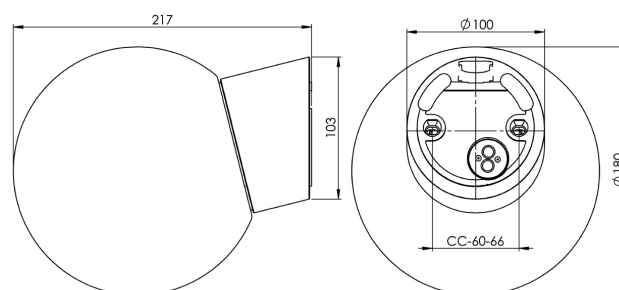

EAN / GTIN	7312906045812
E-number	7502744
Article no.	6045-840-16
Type designation	52726/LED

Specification

Material	Porcelain
Base colour	Black (NCS S 9000-N)
Glass	Shiny opal glass
Glass thread (mm)	84,5 mm
Glass gasket	Silicone
Weight	1,18 kg
Diameter (mm)	180
Height (mm)	222
Lamp holder	LED
Light source	LED module, 8W **
Effect	8W
Lumen, light source	800lm
Lumen, luminaires	687
Colour temperature	3000K
MacAdam	3
Life span	L80/B10: 47 000 h
Ra	Min 90
Rated voltage	230V
Dimmable	Back edge only - We recommend dimmers from ION, Schneider, Vadsbo and Niko
IP class	IP54
Insulation class	I
Energy class	F
D class	No
IK class	IK02
Ta	-30 - +25
Installation	Wall
CC measurement (mm)	60-66
Knock out opening	1 - demands glands
Cable inlet	Bottom inlet
Cable glands	Bottom inlet
Cable area, max	Max 3 x 2,5 mm ²
Bridging	Yes
Surface mounted cable	Yes
Connection	Terminal block
Family	Classic Globe
Design	Ifö Electric

Spare parts

Shade globe Ø 180 mm shiny opal, Article no.: 1-6105
Gasket silikon for thread 84,5 mm, Article no.: 02786-9
LED module 8W - 3000K, Article no.: 1-54057-930

** Only use dimmers with manual trailing edge control. Do not use leading edge dimming or automatic setting as this can shorten the lifespan of the module.