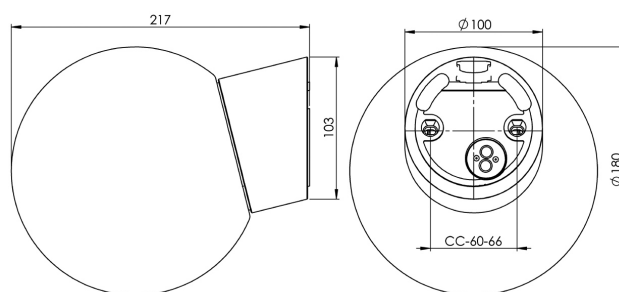

### Specification

Material	Porcelain
Base colour	White (NCS S 1000-N)
Glass	Shiny opal glass
Glass thread (mm)	84,5 mm
Glass gasket	Silicone
Weight	1,18 kg
Diameter (mm)	180
Height (mm)	222
Lamp holder	LED
Light source	LED module, 8W **
Effect	8W
Lumen, light source	800lm
Lumen, luminaires	687
Colour temperature	3000K
MacAdam	3
Life span	L80/B10: 50 000 h
Ra	Min 90
Rated voltage	230V
Dimmable	Back edge only - We recommend dimmers from ION, Schneider, Vadsbo and Niko
IP class	IP54
Insulation class	I
Energy class	F
D class	No
IK class	IK02
Ta	-30 - +25
Installation	Wall
CC measurement (mm)	60-66
Knock out opening	1 - demands glands
Cable inlet	Bottom inlet
Cable glands	Bottom inlet
Cable area, max	Max 3 x 2,5 mm <sup>2</sup>
Bridging	Yes
Surface mounted cable	Yes
Connection	Terminal block
Family	Classic Globe
Design	Ifö Electric

### Luminaire specific information

Angeled 14 degrees.

### Spare parts

Shade globe Ø 180 mm shiny opal, Article no.: 1-6105  
Gasket silicone for thread 84,5 mm, Article no.: 02786-9  
LED module 8W - 3000K, Article no.: 1-54057-930

\*\* Only use dimmers with manual trailing edge control. Do not use leading edge dimming or automatic setting as this can shorten the lifespan of the module.