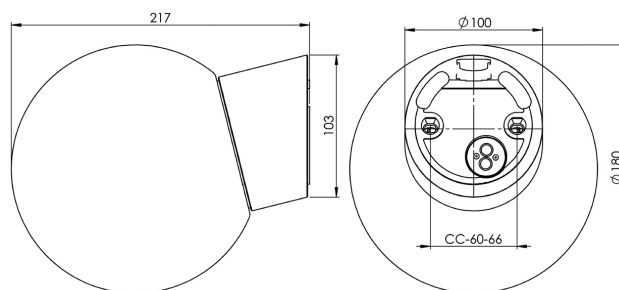

EAN / GTIN	7312906045461
E-number	7501990
Article no.	6045-540-16
Type designation	52726

Specification

Material	Porcelain
Base colour	Black (NCS S 9000-N)
Glass	Shiny opal glass
Glass thread (mm)	84,5 mm
Glass gasket	Silicone
Weight	1,175 kg
Diameter (mm)	180
Height (mm)	222
Lamp holder	E27
Light source	E27, max 75W (not included)
Effect	Max 75W
Rated voltage	230V
IP class	IP54
Insulation class	II
D class	No
IK class	IK02
Ta	-30 - +25
Installation	Wall
CC measurement (mm)	60-66
Knock out opening	1 - demands glands
Cable inlet	Bottom inlet
Cable glands	Bottom inlet
Cable area, max	Max 2 x 2,5 mm ²
Bridging	Yes
Surface mounted cable	Yes
Connection	Mantle screw
Family	Classic Globe
Design	Ifö Electric

Spare parts

Shade globe Ø 180 mm shiny opal, Article no.: 1-6105
Gasket silikon for thread 84,5 mm, Article no.: 02786-9

If the luminaire is modified the person responsible for the modification shall be considered manufacturer. Subject to errors in text. We reserve the right to change the technical specifications (without notice).