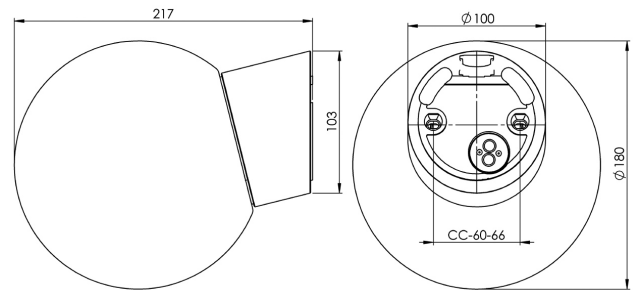

### Specification

Material	Porcelain
Base colour	Black (NCS S 9000-N)
Glass	Shiny opal glass
Glass thread (mm)	84,5 mm
Glass gasket	Silicone
Weight	1,175 kg
Diameter (mm)	180
Height (mm)	222
Lamp holder	E27
Light source	E27, max 75W (not included)
Effect	Max 75W
Rated voltage	230V
IP class	IP54
Insulation class	II
D class	No
IK class	IK02
Ta	-30 - +25
Installation	Wall
CC measurement (mm)	60-66
Knock out opening	1 - demands glands
Cable inlet	Bottom inlet
Cable glands	Bottom inlet
Cable area, max	Max 2 x 2,5 mm <sup>2</sup>
Bridging	Yes
Surface mounted cable	Yes
Connection	Mantle screw
Family	Classic Globe
Design	Ifö Electric

### Luminaire specific information

Angeled 14 degrees.

### Spare parts

Shade globe Ø 180 mm shiny opal, Article no.: 1-6105  
Gasket silicone for thread 84,5 mm, Article no.: 02786-9

*If the luminaire is modified the person responsible for the modification shall be considered manufacturer. Subject to errors in text. We reserve the right to change the technical specifications (without notice).*