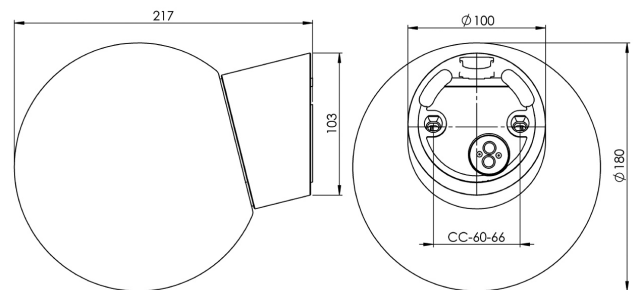

### Specification

Material	Porcelain
Base colour	White (NCS S 1000-N)
Glass	Shiny opal glass
Glass thread (mm)	84,5 mm
Glass gasket	Silicone
Weight	1,175 kg
Diameter (mm)	180
Height (mm)	222
Lamp holder	E27
Light source	E27, max 75W (not included)
Effect	Max 75W
Rated voltage	230V
IP class	IP54
Insulation class	II
D class	No
IK class	IK02
Ta	-30 - +25
Installation	Wall
CC measurement (mm)	60-66
Knock out opening	1 - demands glands
Cable inlet	Bottom inlet
Cable glands	Bottom inlet
Cable area, max	Max 2 x 2,5 mm <sup>2</sup>
Bridging	Yes
Surface mounted cable	Yes
Connection	Mantle screw
Family	Classic Globe
Design	Ifö Electric

### Luminaire specific information

Angeled 14 degrees.

### Spare parts

Shade globe Ø 180 mm shiny opal, Article no.: 1-6105  
Gasket silicone for thread 84,5 mm, Article no.: 02786-9

*If the luminaire is modified the person responsible for the modification shall be considered manufacturer. Subject to errors in text. We reserve the right to change the technical specifications (without notice).*