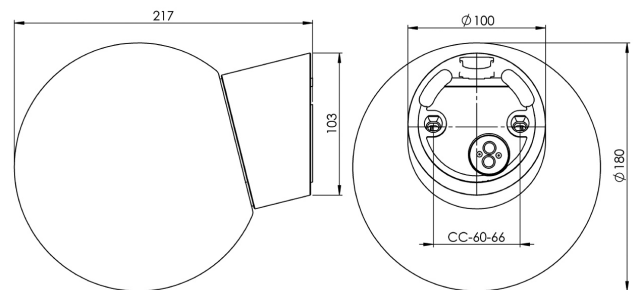

EAN / GTIN	7312906045164
E-number	7501998
Article no.	6045-510-16
Type designation	52726

Specification

Material	Porcelain
Base colour	Black (NCS S 9000-N)
Glass	Clear glass
Glass thread (mm)	84,5 mm
Glass gasket	Silicone
Weight	1,175 kg
Diameter (mm)	180
Height (mm)	222
Lamp holder	E27
Light source	E27, max 75W (not included)
Effect	Max 75W
Rated voltage	230V
IP class	IP54
Insulation class	II
D class	No
IK class	IK02
Ta	-30 - +25
Installation	Wall
CC measurement (mm)	60-66
Knock out opening	1 - demands glands
Cable inlet	Bottom inlet
Cable glands	Bottom inlet
Cable area, max	Max 2 x 2,5 mm ²
Bridging	Yes
Surface mounted cable	Yes
Connection	Mantle screw
Family	Classic Globe
Design	Ifö Electric

Spare parts

Shade globe Ø 180 mm clear glass, Article no.: 1-6136-2
Gasket silicone for thread 84,5 mm, Article no.: 02786-9

If the luminaire is modified the person responsible for the modification shall be considered manufacturer. Subject to errors in text. We reserve the right to change the technical specifications (without notice).