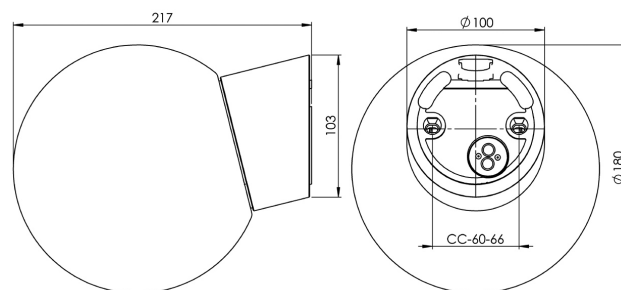

### Specification

Material	Porcelain
Base colour	White (NCS S 1000-N)
Glass	Clear glass
Glass thread (mm)	84,5 mm
Glass gasket	Silicone
Weight	1,175 kg
Diameter (mm)	180
Height (mm)	222
Lamp holder	E27
Light source	E27, max 75W (not included)
Effect	Max 75W
Rated voltage	230V
IP class	IP54
Insulation class	II
D class	No
IK class	IK02
Ta	-30 - +25
Installation	Wall
CC measurement (mm)	60-66
Knock out opening	1 - demands glands
Cable inlet	Bottom inlet
Cable glands	Bottom inlet
Cable area, max	Max 2 x 2,5 mm <sup>2</sup>
Bridging	Yes
Surface mounted cable	Yes
Connection	Mantle screw
Family	Classic Globe
Design	Ifö Electric

### Luminaire specific information

Angeled 14 degrees.

### Spare parts

Shade globe Ø 180 mm clear glass, Article no.: 1-6136-2  
Gasket silicone for thread 84,5 mm, Article no.: 02786-9

*If the luminaire is modified the person responsible for the modification shall be considered manufacturer. Subject to errors in text. We reserve the right to change the technical specifications (without notice).*