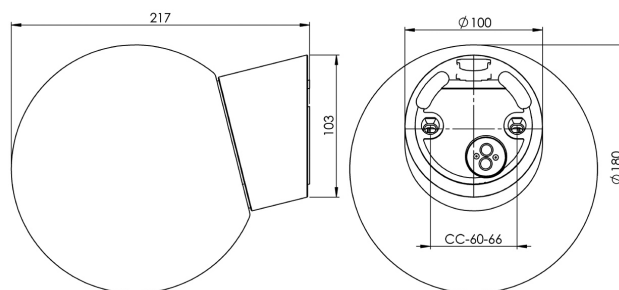

EAN / GTIN	7312906045102
E-number	7501997
Article no.	6045-510-10
Type designation	52726

Specification

Material	Porcelain
Base colour	White (NCS S 1000-N)
Glass	Clear glass
Glass thread (mm)	84,5 mm
Glass gasket	Silicone
Weight	1,175 kg
Diameter (mm)	180
Height (mm)	222
Lamp holder	E27
Light source	E27, max 75W (not included)
Effect	Max 75W
Rated voltage	230V
IP class	IP54
Insulation class	II
D class	No
IK class	IK02
Ta	-30 - +25
Installation	Wall
CC measurement (mm)	60-66
Knock out opening	1 - demands glands
Cable inlet	Bottom inlet
Cable glands	Bottom inlet
Cable area, max	Max 2 x 2,5 mm ²
Bridging	Yes
Surface mounted cable	Yes
Connection	Mantle screw
Family	Classic Globe
Design	Ifö Electric

Spare parts

Shade globe Ø 180 mm clear glass, Article no.: 1-6136-2
Gasket silicone for thread 84,5 mm, Article no.: 02786-9

If the luminaire is modified the person responsible for the modification shall be considered manufacturer. Subject to errors in text. We reserve the right to change the technical specifications (without notice).