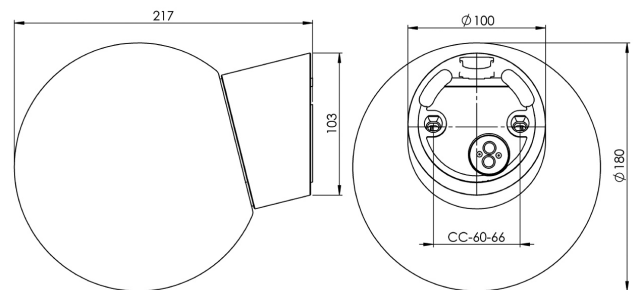

EAN / GTIN	7312906045065
E-number	7501994
Article no.	6045-500-16
Type designation	52726

Specification

Material	Porcelain
Base colour	Black (NCS S 9000-N)
Glass	Matt opal glass
Glass thread (mm)	84,5 mm
Glass gasket	Silicone
Weight	1,175 kg
Diameter (mm)	180
Height (mm)	222
Lamp holder	E27
Light source	E27, max 75W (not included)
Effect	Max 75W
Rated voltage	230V
IP class	IP54
Insulation class	II
D class	No
IK class	IK02
Ta	-30 - +25
Installation	Wall
CC measurement (mm)	60-66
Knock out opening	1 - demands glands
Cable inlet	Bottom inlet
Cable glands	Bottom inlet
Cable area, max	Max 2 x 2,5 mm ²
Bridging	Yes
Surface mounted cable	Yes
Connection	Mantle screw
Family	Classic Globe
Design	Ifö Electric

Spare parts

Shade globe Ø 180 mm matt opal, Article no.: 1-6136-1
Gasket silicone for thread 84,5 mm, Article no.: 02786-9

If the luminaire is modified the person responsible for the modification shall be considered manufacturer. Subject to errors in text. We reserve the right to change the technical specifications (without notice).