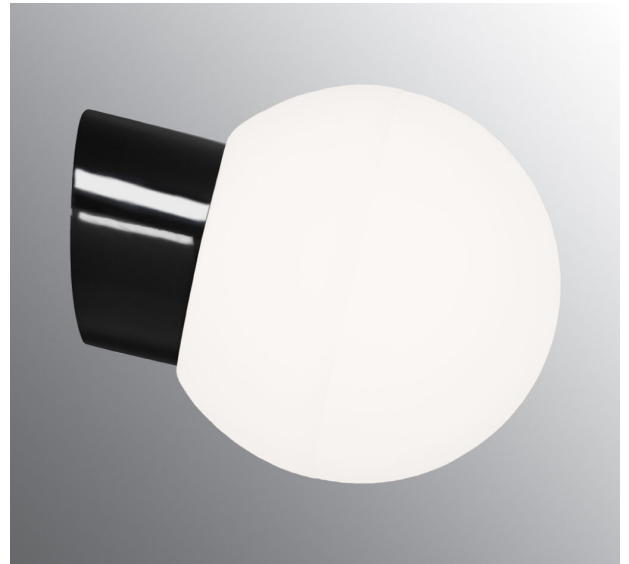

Classic Globe 180

The Classic series is an old favourite of our assortment. Ideal in most areas where functionality and timeless design are the key words. Classic is available in different combinations and are also available with a grey or a brown glazed base as option.

EAN / GTIN	7312906045065
E-number	7501994
Article no.	6045-500-16
Type designation	52726

Specification

Material	Porcelain
Base colour	Black (NCS S 9000-N)
Glass	Matt opal glass
Glass thread (mm)	84,5 mm
Glass gasket	Silicone
Weight	1,175 kg
Diameter (mm)	180
Height (mm)	222
Lamp holder	E27
Light source	E27, max 75W (not included)
Effect	Max 75W
Rated voltage	230V
IP class	IP54
Insulation class	II
D class	No
IK class	IK02
Ta	-30 - +25
Installation	Wall
CC measurement (mm)	60-66
Knock out opening	1 - demands glands
Cable inlet	Bottom inlet
Cable glands	Bottom inlet
Cable area, max	Max 2 x 2,5 mm ²
Bridging	Yes
Surface mounted cable	Yes
Connection	Mantle screw
Family	Classic Globe
Design	Ifö Electric

Spare parts

Shade globe Ø 180 mm matt opal, Article no.: 1-6136-1
Gasket silicone for thread 84,5 mm, Article no.: 02786-9

If the luminaire is modified the person responsible for the modification shall be considered manufacturer. Subject to errors in text. We reserve the right to change the technical specifications (without notice).