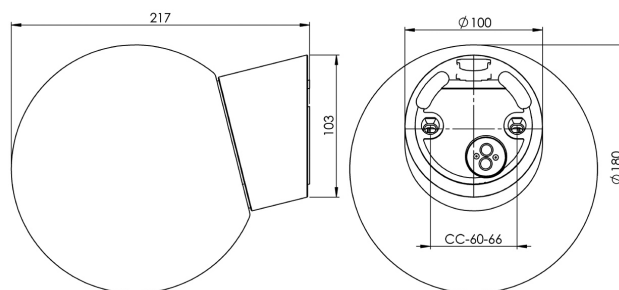

### Specification

Material	Porcelain
Base colour	White (NCS S 1000-N)
Glass	Matt opal glass
Glass thread (mm)	84,5 mm
Glass gasket	Silicone
Weight	1,175 kg
Diameter (mm)	180
Height (mm)	222
Lamp holder	E27
Light source	E27, max 75W (not included)
Effect	Max 75W
Rated voltage	230V
IP class	IP54
Insulation class	II
D class	No
IK class	IK02
Ta	-30 - +25
Installation	Wall
CC measurement (mm)	60-66
Knock out opening	1 - demands glands
Cable inlet	Bottom inlet
Cable glands	Bottom inlet
Cable area, max	Max 2 x 2,5 mm <sup>2</sup>
Bridging	Yes
Surface mounted cable	Yes
Connection	Mantle screw
Family	Classic Globe
Design	Ifö Electric

### Luminaire specific information

Angeled 14 degrees.

### Spare parts

Shade globe Ø 180 mm matt opal, Article no.: 1-6136-1  
Gasket silicone for thread 84,5 mm, Article no.: 02786-9

*If the luminaire is modified the person responsible for the modification shall be considered manufacturer. Subject to errors in text. We reserve the right to change the technical specifications (without notice).*