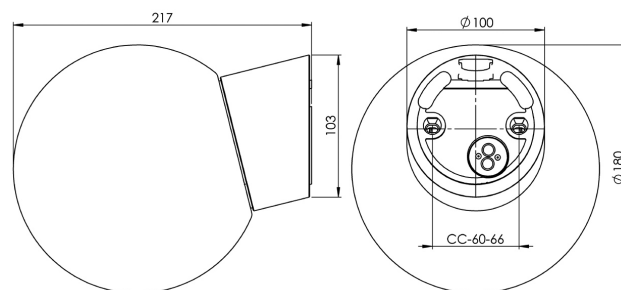

EAN / GTIN	7312906045003
E-number	7501993
Article no.	6045-500-10
Type designation	52726

Specification

Material	Porcelain
Base colour	White (NCS S 1000-N)
Glass	Matt opal glass
Glass thread (mm)	84,5 mm
Glass gasket	Silicone
Weight	1,175 kg
Diameter (mm)	180
Height (mm)	222
Lamp holder	E27
Light source	E27, max 75W (not included)
Effect	Max 75W
Rated voltage	230V
IP class	IP54
Insulation class	II
D class	No
IK class	IK02
Ta	-30 - +25
Installation	Wall
CC measurement (mm)	60-66
Knock out opening	1 - demands glands
Cable inlet	Bottom inlet
Cable glands	Bottom inlet
Cable area, max	Max 2 x 2,5 mm ²
Bridging	Yes
Surface mounted cable	Yes
Connection	Mantle screw
Family	Classic Globe
Design	Ifö Electric

Spare parts

Shade globe Ø 180 mm matt opal, Article no.: 1-6136-1
Gasket silicone for thread 84,5 mm, Article no.: 02786-9

If the luminaire is modified the person responsible for the modification shall be considered manufacturer. Subject to errors in text. We reserve the right to change the technical specifications (without notice).