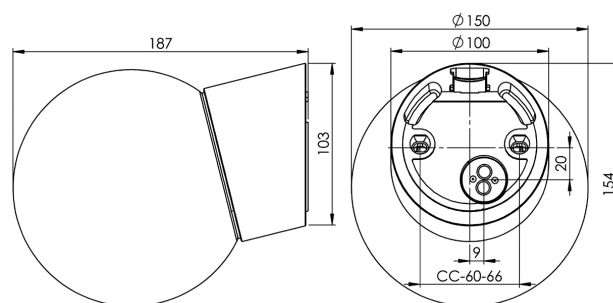

EAN / GTIN	7312906044815
E-number	7502733
Article no.	6044-840-16
Type designation	52726/LED

Specification

Material	Porcelain
Base colour	Black (NCS S 9000-N)
Glass	Shiny opal glass
Glass thread (mm)	84,5 mm
Glass gasket	Silicone
Weight	0,98 kg
Diameter (mm)	150
Height (mm)	193
Lamp holder	LED
Light source	LED module, 8W **
Effect	8W
Lumen, light source	800lm
Lumen, luminaire	687
Colour temperature	3000K
MacAdam	3
Life span	L80/B10: 50 000 h
Ra	Min 90
Rated voltage	230V
Dimmable Back edge only - We recommend dimmers from ION, Schneider, Vadsbo and Niko	
IP class	IP54
Insulation class	I
Energy class	F
D class	No
IK class	IK02
Ta	-30 - +25
Installation	Wall
CC measurement (mm)	60-66
Knock out opening	1 - demands glands
Cable inlet	Bottom inlet
Cable glands	Bottom inlet
Cable area, max	Max 3 x 2,5 mm ²
Bridging	Yes
Surface mounted cable	Yes
Connection	Terminal block
Family	Classic Globe
Design	Ifö Electric

Spare parts

Shade globe Ø 150 mm shiny opal, Article no.: 1-6108
Gasket silicone for thread 84,5 mm, Article no.: 02786-9
LED module 8W - 3000K, Article no.: 1-54057-930

** Only use dimmers with manual trailing edge control. Do not use leading edge dimming or automatic setting as this can shorten the lifespan of the module.