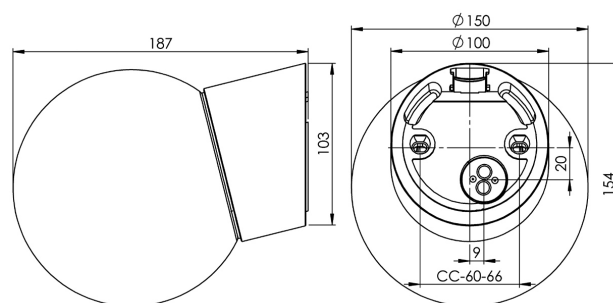

EAN / GTIN	7312906044815
E-number	7502733
Article no.	6044-840-16
Type designation	52726/LED

Specification

Material	Porcelain
Base colour	Black (NCS S 9000-N)
Glass	Shiny opal glass
Glass thread (mm)	84,5 mm
Glass gasket	Silicone
Weight	0,98 kg
Diameter (mm)	150
Height (mm)	193
Lamp holder	LED
Light source	LED module, 8W **
Effect	8W
Lumen, light source	800lm
Lumen, luminairre	687
Colour temperature	3000K
MacAdam	3
Life span	L80/B10: 47 000 h
Ra	Min 90
Rated voltage	230V
Dimmable	Back edge only - We recommend dimmers from ION, Schneider, Vadsbo and Niko
IP class	IP54
Insulation class	I
Energy class	F
D class	No
IK class	IK02
Ta	-30 - +25
Installation	Wall
CC measurement (mm)	60-66
Knock out opening	1 - demands glands
Cable inlet	Bottom inlet
Cable glands	Bottom inlet
Cable area, max	Max 3 x 2,5 mm ²
Bridging	Yes
Surface mounted cable	Yes
Connection	Terminal block
Family	Classic Globe
Design	Ifö Electric

Spare parts

Shade globe Ø 150 mm shiny opal, Article no.: 1-6108
Gasket silikon for thread 84,5 mm, Article no.: 02786-9
LED module 8W - 3000K, Article no.: 1-54057-930

** Only use dimmers with manual trailing edge control. Do not use leading edge dimming or automatic setting as this can shorten the lifespan of the module.