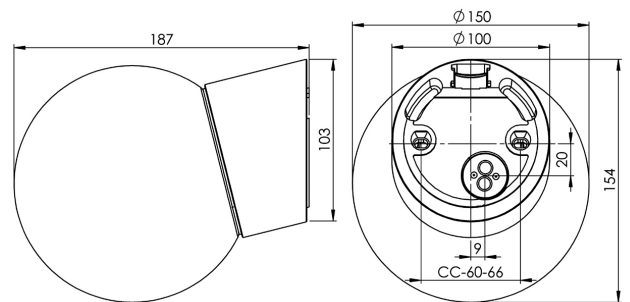

EAN / GTIN	7312906044822
E-number	7502734
Article no.	6044-800-10
Type designation	52726/LED

Specification

Material	Porcelain
Base colour	White (NCS S 1000-N)
Glass	Matt opal glass
Glass thread (mm)	84,5 mm
Glass gasket	Silicone
Weight	0,98 kg
Diameter (mm)	150
Height (mm)	193
Lamp holder	LED
Light source	LED module, 8W **
Effect	8W
Lumen, light source	800lm
Lumen, luminaire	687
Colour temperature	3000K
MacAdam	3
Life span	L80/B10: 50 000 h
Ra	Min 90
Rated voltage	230V
Dimmable	Back edge only - We recommend dimmers from ION, Schneider, Vadsbo and Niko
IP class	IP54
Insulation class	I
Energy class	F
D class	No
IK class	IK02
Ta	-30 - +25
Installation	Wall
CC measurement (mm)	60-66
Knock out opening	1 - demands glands
Cable inlet	Bottom inlet
Cable glands	Bottom inlet
Cable area, max	Max 3 x 2,5 mm ²
Bridging	Yes
Surface mounted cable	Yes
Connection	Terminal block
Family	Classic Globe
Design	Ifö Electric

Spare parts

Shade globe, Ø 150 mm matt opal, Article no.: 1-6108-1
 Gasket silicone for thread 84,5 mm, Article no.: 02786-9
 LED module 8W - 3000K, Article no.: 1-54057-930

** Only use dimmers with manual trailing edge control. Do not use leading edge dimming or automatic setting as this can shorten the lifespan of the module.