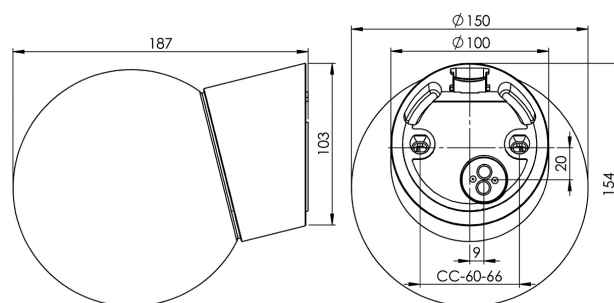

### Specification

Material	Porcelain
Base colour	White (NCS S 1000-N)
Glass	Matt opal glass
Glass thread (mm)	84,5 mm
Glass gasket	Silicone
Weight	0,98 kg
Diameter (mm)	150
Height (mm)	193
Lamp holder	LED
Light source	LED module, 8W **
Effect	8W
Lumen, light source	800lm
Lumen, luminair	687
Colour temperature	3000K
MacAdam	3
Life span	L80/B10: 47 000 h
Ra	Min 90
Rated voltage	230V
Dimmable	Back edge only - We recommend dimmers from ION, Schneider, Vadsbo and Niko
IP class	IP54
Insulation class	I
Energy class	F
D class	No
IK class	IK02
Ta	-30 - +25
Installation	Wall
CC measurement (mm)	60-66
Knock out opening	1 - demands glands
Cable inlet	Bottom inlet
Cable glands	Bottom inlet
Cable area, max	Max 3 x 2,5 mm <sup>2</sup>
Bridging	Yes
Surface mounted cable	Yes
Connection	Terminal block
Family	Classic Globe
Design	Ifö Electric

### Luminaire specific information

Angeled 14 degrees.

### Spare parts

Shade globe, Ø 150 mm matt opal, Article no.: 1-6108-1  
Gasket silikon for thread 84,5 mm, Article no.: 02786-9  
LED module 8W - 3000K, Article no.: 1-54057-930

\*\* Only use dimmers with manual trailing edge control. Do not use leading edge dimming or automatic setting as this can shorten the lifespan of the module.