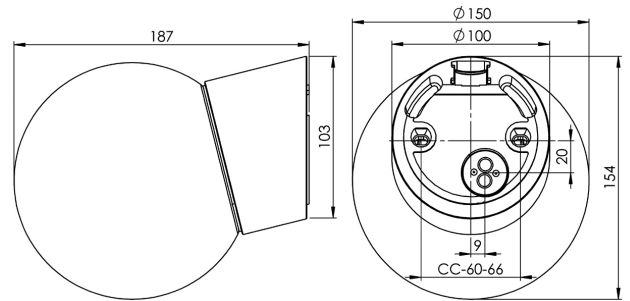

EAN / GTIN	7312906044402
E-number	7501985
Article no.	6044-540-10
Type designation	52726

Specification

Material	Porcelain
Base colour	White (NCS S 1000-N)
Glass	Shiny opal glass
Glass thread (mm)	84,5 mm
Glass gasket	Silicone
Weight	0,98 kg
Diameter (mm)	150
Height (mm)	193
Lamp holder	E27
Light source	E27, max 75W (not included)
Effect	Max 75W
Rated voltage	230V
IP class	IP54
Insulation class	II
D class	No
IK class	IK02
Ta	-30 - +25
Installation	Wall
CC measurement (mm)	60-66
Knock out opening	1 - demands glands
Cable inlet	Bottom inlet
Cable glands	Bottom inlet
Cable area, max	Max 2 x 2,5 mm ²
Bridging	Yes
Surface mounted cable	Yes
Connection	Mantle screw
Family	Classic Globe
Design	Ifö Electric

Spare parts

Shade globe Ø 150 mm shiny opal, Article no.: 1-6108
Gasket silikon for thread 84,5 mm, Article no.: 02786-9

If the luminaire is modified the person responsible for the modification shall be considered manufacturer. Subject to errors in text. We reserve the right to change the technical specifications (without notice).