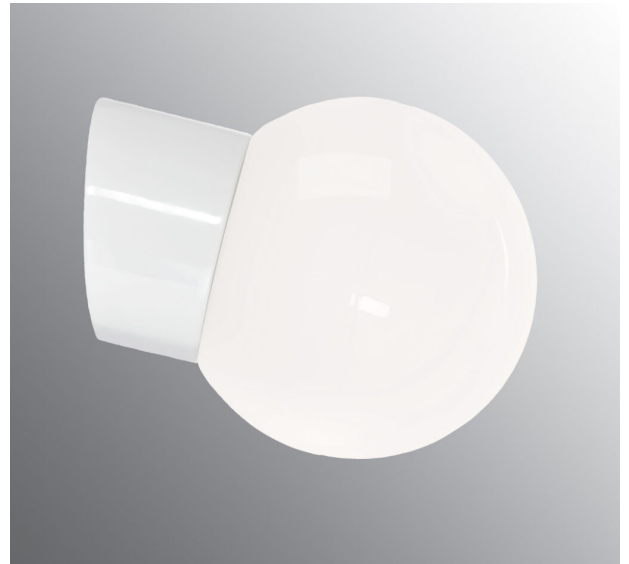

Classic Globe 150

The Classic series is an old favourite of our assortment. Ideal in most areas where functionality and timeless design are the key words. Classic is available in different combinations and are also available with a grey or a brown glazed base as option.

EAN / GTIN	7312906044402
E-number	7501985
Article no.	6044-540-10
Type designation	52726

Specification

Material	Porcelain
Base colour	White (NCS S 1000-N)
Glass	Shiny opal glass
Glass thread (mm)	84,5 mm
Glass gasket	Silicone
Weight	0,98 kg
Diameter (mm)	150
Height (mm)	193
Lamp holder	E27
Light source	E27, max 75W (not included)
Effect	Max 75W
Rated voltage	230V
IP class	IP54
Insulation class	II
D class	No
IK class	IK02
Ta	-30 - +25
Installation	Wall
CC measurement (mm)	60-66
Knock out opening	1 - demands glands
Cable inlet	Bottom inlet
Cable glands	Bottom inlet
Cable area, max	Max 2 x 2,5 mm ²
Bridging	Yes
Surface mounted cable	Yes
Connection	Mantle screw
Family	Classic Globe
Design	Ifö Electric

Spare parts

Shade globe Ø 150 mm shiny opal, Article no.: 1-6108
Gasket silikon for thread 84,5 mm, Article no.: 02786-9

If the luminaire is modified the person responsible for the modification shall be considered manufacturer. Subject to errors in text. We reserve the right to change the technical specifications (without notice).