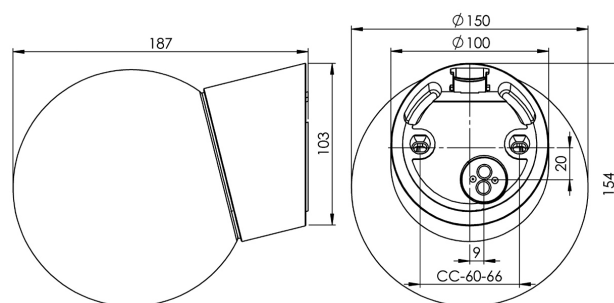

EAN / GTIN	7312906044402
E-number	7501985
Article no.	6044-540-10
Type designation	52726

Specification

Material	Porcelain
Base colour	White (NCS S 1000-N)
Glass	Shiny opal glass
Glass thread (mm)	84,5 mm
Glass gasket	Silicone
Weight	0,98 kg
Diameter (mm)	150
Height (mm)	193
Lamp holder	E27
Light source	E27, max 75W (not included)
Effect	Max 75W
Rated voltage	230V
IP class	IP54
Insulation class	II
D class	No
IK class	IK02
Ta	-30 - +25
Installation	Wall
CC measurement (mm)	60-66
Knock out opening	1 - demands glands
Cable inlet	Bottom inlet
Cable glands	Bottom inlet
Cable area, max	Max 2 x 2,5 mm ²
Bridging	Yes
Surface mounted cable	Yes
Connection	Mantle screw
Family	Classic Globe
Design	Ifö Electric

Spare parts

Shade globe Ø 150 mm shiny opal, Article no.: 1-6108
Gasket silicone for thread 84,5 mm, Article no.: 02786-9

If the luminaire is modified the person responsible for the modification shall be considered manufacturer. Subject to errors in text. We reserve the right to change the technical specifications (without notice).