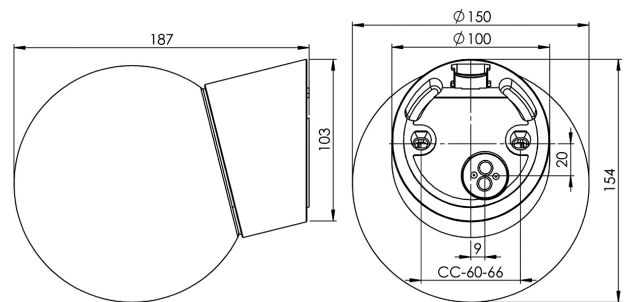

EAN / GTIN	7312906044006
E-number	7501991
Article no.	6044-500-10
Type designation	52726

Specification

Material	Porcelain
Base colour	White (NCS S 1000-N)
Glass	Matt opal glass
Glass thread (mm)	84,5 mm
Glass gasket	Silicone
Weight	0,98 kg
Diameter (mm)	150
Height (mm)	193
Lamp holder	E27
Light source	E27, max 75W (not included)
Effect	Max 75W
Rated voltage	230V
IP class	IP54
Insulation class	II
D class	No
IK class	IK02
Ta	-30 - +25
Installation	Wall
CC measurement (mm)	60-66
Knock out opening	1 - demands glands
Cable inlet	Bottom inlet
Cable glands	Bottom inlet
Cable area, max	Max 2 x 2,5 mm ²
Bridging	Yes
Surface mounted cable	Yes
Connection	Mantle screw
Family	Classic Globe
Design	Ifö Electric

Spare parts

Shade globe, Ø 150 mm matt opal, Article no.: 1-6108-1
Gasket silikon for thread 84,5 mm, Article no.: 02786-9

If the luminaire is modified the person responsible for the modification shall be considered manufacturer. Subject to errors in text. We reserve the right to change the technical specifications (without notice).