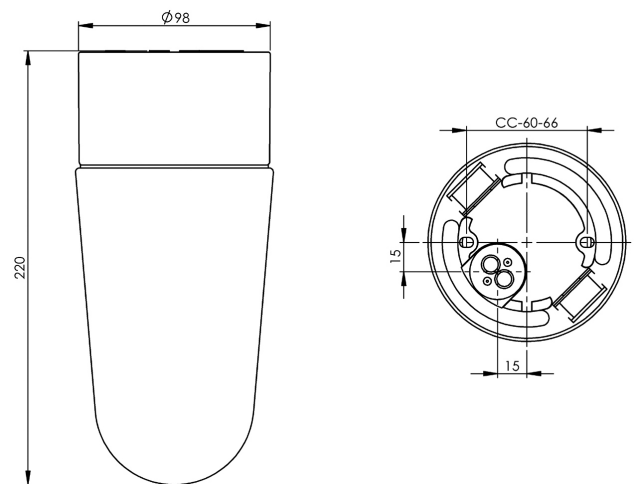

EAN / GTIN	7312906043108
E-number	7511464
Article no.	6043-510-10
Type designation	52721-2

Specification

Material	Porcelain
Base colour	White (NCS S 1000-N)
Glass	Clear glass
Glass thread (mm)	84,5 mm
Glass gasket	Silicone
Weight	0,94 kg
Diameter (mm)	98
Height (mm)	220
Lamp holder	E27
Light source	E27, max 75W (not included)
Effect	E27, max 75W (not included)
Rated voltage	230V
IP class	IP54
Insulation class	II
D class	Yes
IK class	IK02
Ta	-30 - +25
Installation	Ceiling/wall
CC measurement (mm)	60-66
Knock out opening	2 - demands glands
Cable inlet	Bottom inlet
Cable glands	Bottom inlet
Cable area, max	Max 2 x 2,5 mm ²
Bridging	Yes
Surface mounted cable	Yes
Connection	Mantle screw
Family	Classic
Design	Ifö Electric

Spare parts

Shade "stablinglass" clear glass, Article no.: 1-6135-2
Gasket silicone for thread 84,5 mm, Article no.: 02786-9

If the luminaire is modified the person responsible for the modification shall be considered manufacturer. Subject to errors in text. We reserve the right to change the technical specifications (without notice).