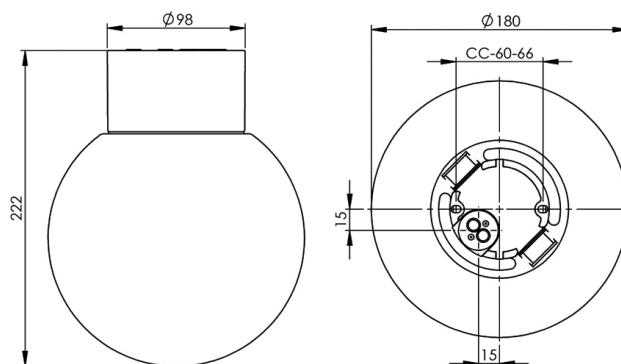

### Specification

Material	Porcelain
Base colour	Black (NCS S 9000-N)
Glass	Shiny opal glass
Glass thread (mm)	84,5 mm
Glass gasket	Silicone
Weight	1,18 kg
Diameter (mm)	180
Height (mm)	222
Lamp holder	LED
Light source	LED module, 8W **
Effect	8W
Lumen, light source	800lm
Lumen, luminaire	687
Colour temperature	3000K
MacAdam	3
Life span	L80/B10: 50 000 h
Ra	Min 90
Rated voltage	230V
Dimmable	Back edge only - We recommend dimmers from ION, Schneider, Vadsbo and Niko
IP class	IP54
Insulation class	I
Energy class	F
D class	Yes
IK class	IK02
Ta	-30 - +25
Installation	Ceiling/wall
CC measurement (mm)	60-66
Knock out opening	2 - demands glands
Cable inlet	Bottom inlet
Cable glands	Bottom inlet
Cable area, max	Max 3 x 2,5 mm <sup>2</sup>
Bridging	Yes
Surface mounted cable	Yes
Connection	Terminal block
Family	Classic Globe
Design	Ifö Electric

### Spare parts

Shade globe Ø 180 mm shiny opal, Article no.: 1-6105  
Gasket silicone for thread 84,5 mm, Article no.: 02786-9  
LED module 8W - 3000K, Article no.: 1-54057-930

**\*\* Only use dimmers with manual trailing edge control. Do not use leading edge dimming or automatic setting as this can shorten the lifespan of the module.**