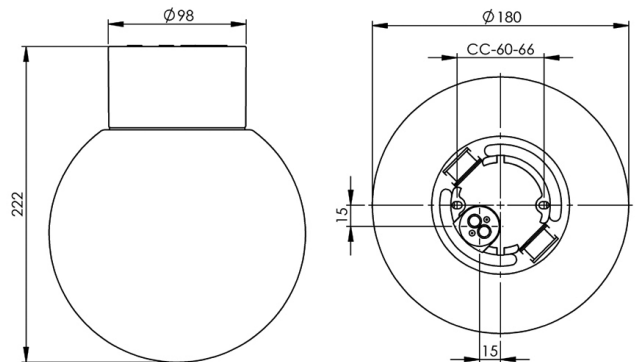

EAN / GTIN	7312906041807
E-number	7502736
Article no.	6041-840-10
Type designation	52721-2/LED

Specification

Material	Porcelain
Base colour	White (NCS S 1000-N)
Glass	Shiny opal glass
Glass thread (mm)	84,5 mm
Glass gasket	Silicone
Weight	1,18 kg
Diameter (mm)	180
Height (mm)	222
Lamp holder	LED
Light source	LED module, 8W **
Effect	8W
Lumen, light source	800lm
Lumen, luminaire	687
Colour temperature	3000K
MacAdam	3
Life span	L80/B10: 50 000 h
Ra	Min 90
Rated voltage	230V
Dimmable	Back edge only - We recommend dimmers from ION, Schneider, Vadsbo and Niko
IP class	IP54
Insulation class	I
Energy class	F
D class	Yes
IK class	IK02
Ta	-30 - +25
Installation	Ceiling/wall
CC measurement (mm)	60-66
Knock out opening	2 - demands glands
Cable inlet	Bottom inlet
Cable glands	Bottom inlet
Cable area, max	Max 3 x 2,5 mm ²
Bridging	Yes
Surface mounted cable	Yes
Connection	Terminal block
Family	Classic Globe
Design	Ifö Electric

Spare parts

Shade globe Ø 180 mm shiny opal, Article no.: 1-6105
Gasket silicone for thread 84,5 mm, Article no.: 02786-9
LED module 8W - 3000K, Article no.: 1-54057-930

** Only use dimmers with manual trailing edge control. Do not use leading edge dimming or automatic setting as this can shorten the lifespan of the module.